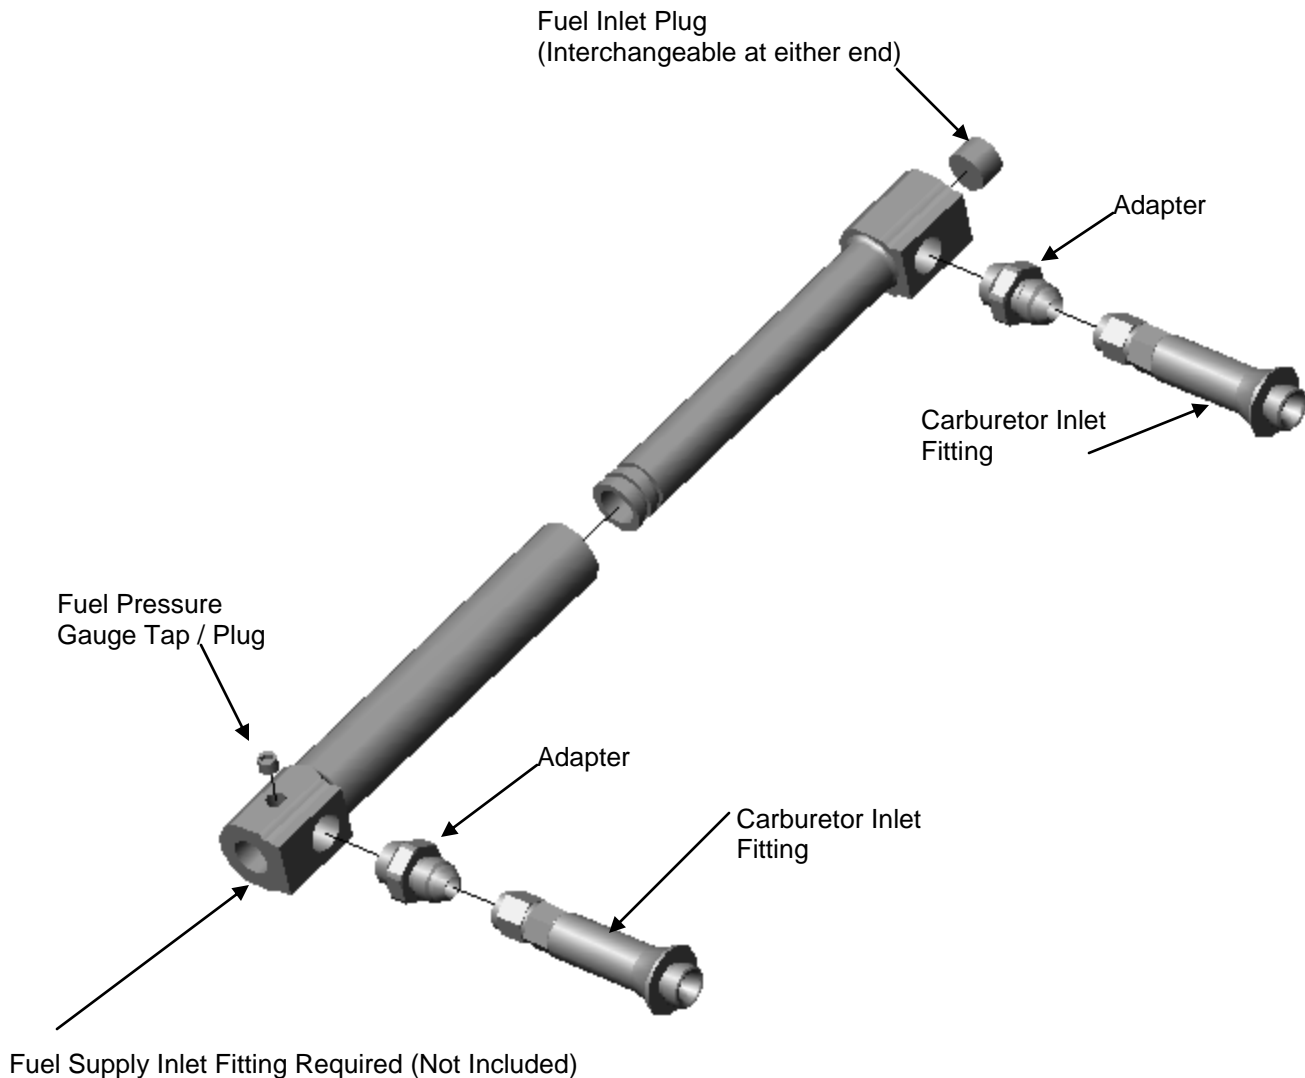

**Installation Instructions for 15600, 15601, 15605 & 15606
Adjustable Fuel Log (For dual feed style Holley® 4150, Dominator®, Quick Fuel
& Proform or BG/Demon carburetors)**

BE CAREFUL – DO NOT OVERTIGHTEN THE THREADED FITTINGS!

WARNING!

Check for leaks before starting your vehicle. Take precautions when working with gasoline – It is a fire hazard and is potentially explosive.

1-800-345-4545 jeps.com