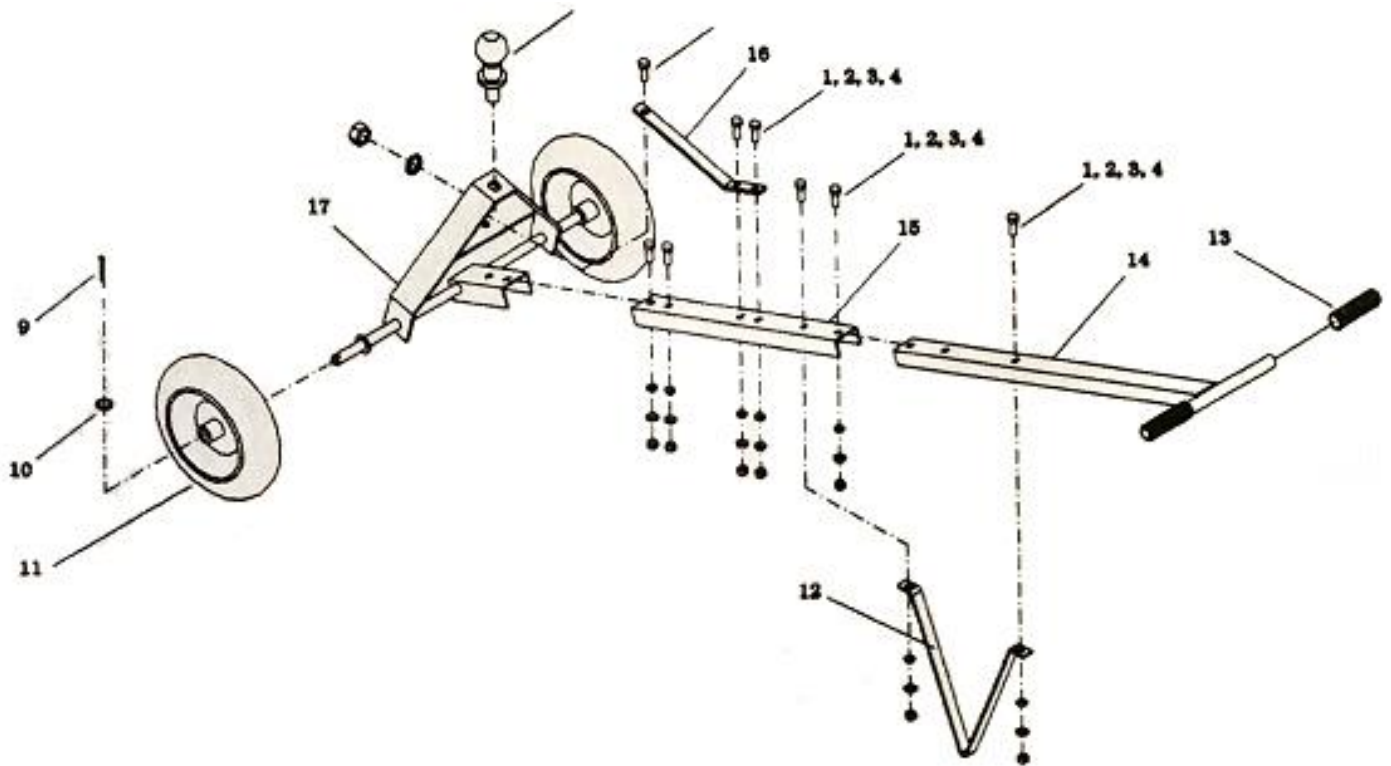

Installation Instructions for 79018
Trailer Dolly
 600 lb. Capacity

Part	Description	Qty
1	Bolt M10 x 25	7
2	M10 Spring Washer	8
3	M10 Flat Washer	8
4	M10 Nut	8
5	Bolt M10 x 30	1
6	Ball	1
7	Spring Washer	1
8	Nut	1
9	Pin	2
10	M16 Flat Washer	2
11	Tire	2
12	Leg	1
13	Rubber	2
14	Tow Bar 1	1
15	Tow Bar 2	1
16	Strong Plate	1
17	Base	1