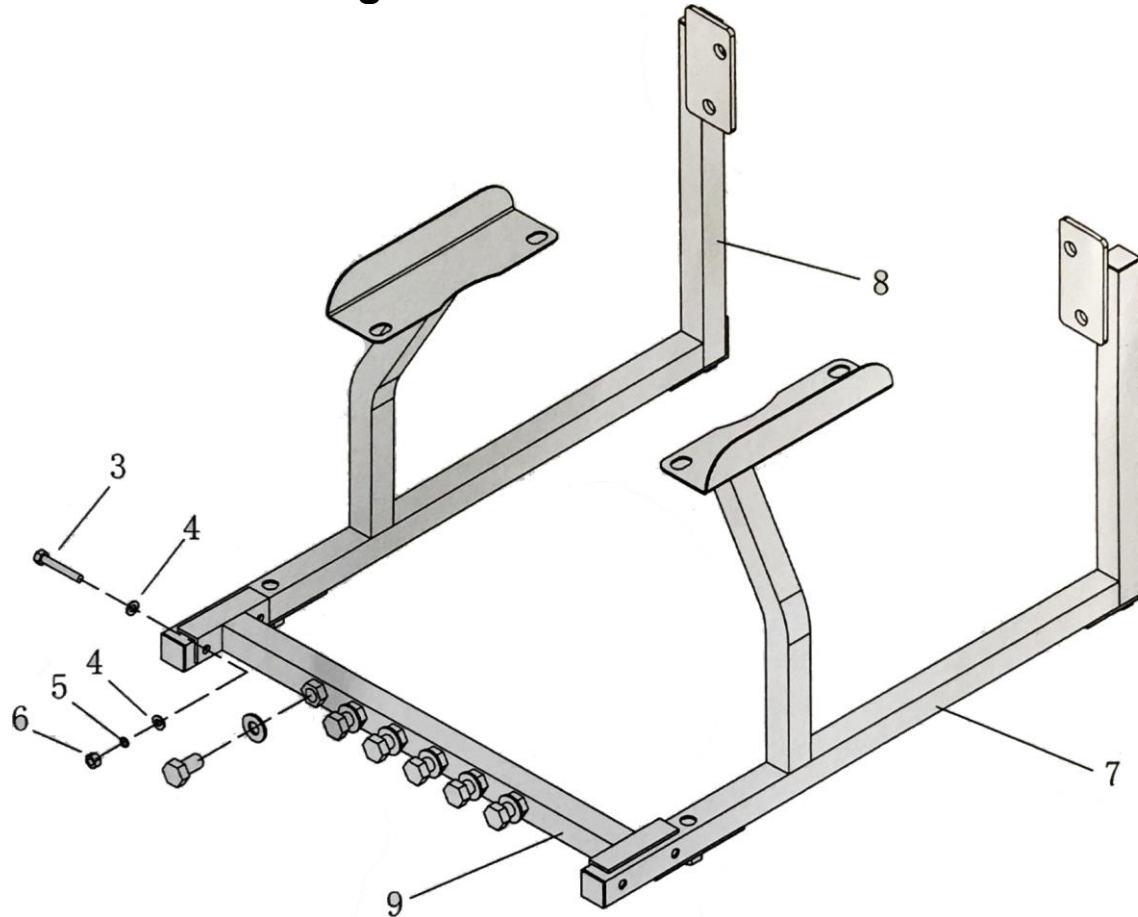

Installation Instructions for 800645 Small Block Ford Engine Cradle

| Part | Description | Qty |
|------|------------------|-----|
| 1 | Bolt 7/16"-3/4" | 6 |
| 2 | 7/16" Washer | 6 |
| 3 | Bolt M6 x 40 | 4 |
| 4 | M6 Washer | 8 |
| 5 | M6 Spring Washer | 4 |
| 6 | M6 Nut | 4 |
| 7 | Part 1 | 1 |
| 8 | Part 2 | 1 |
| 9 | Part 3 | 1 |