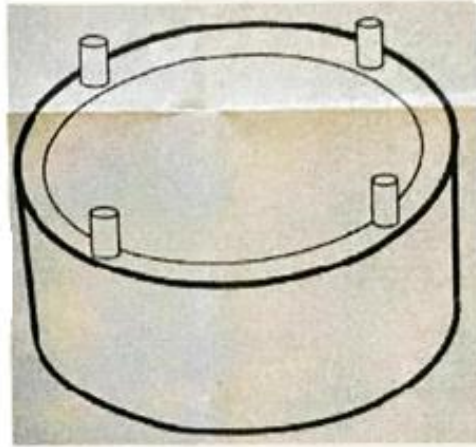

Parts Breakdown and Parts List for 80472
4WD Spindle Nut Set
 1/2" Square Drive

1

2

3

4

5

6

Part	Description	Qty
1	Wrench	1
2	Wrench	1
3	Wrench	1
4	Wrench	1
5	Wrench	1
6	Wrench	1