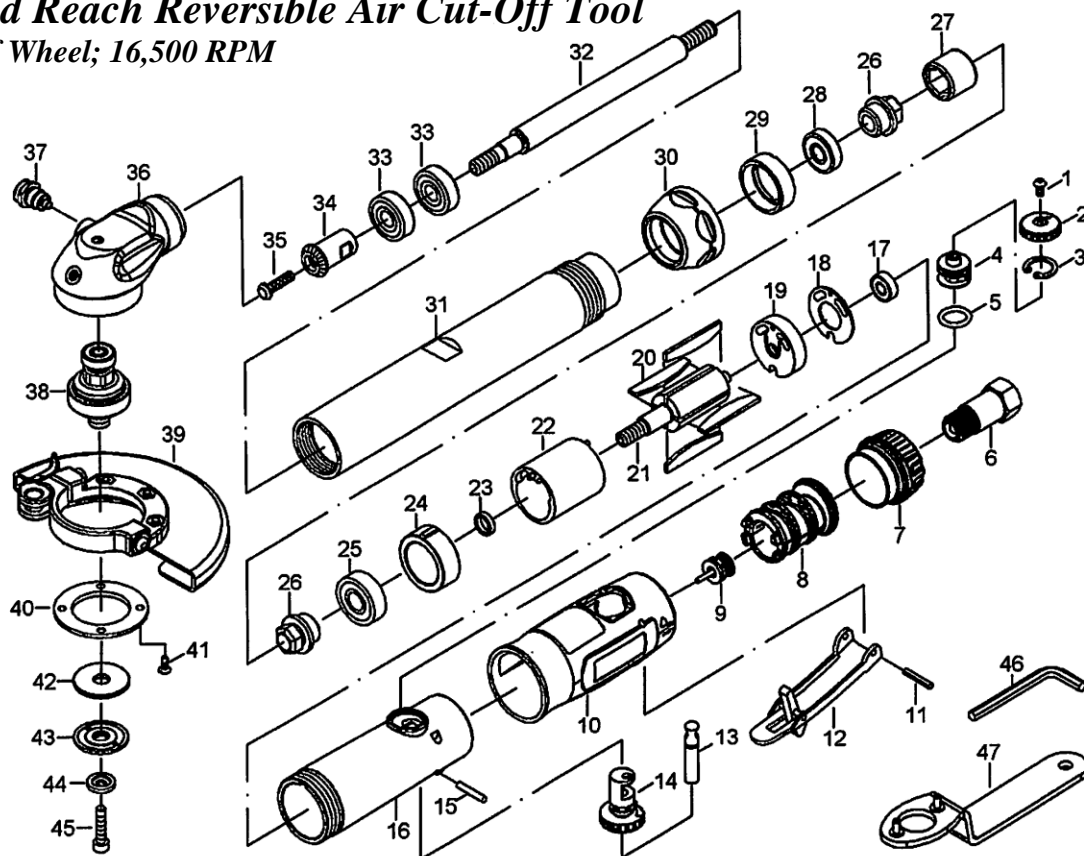

Installation Instructions for 81143
Extended Reach Reversible Air Cut-Off Tool
 4" Cut-Off Wheel; 16,500 RPM

NO	PART NO	DESCRIPTION	Q'TY
1	81447	SCREW (M4*8)	1
2	ST25101A-2	REGULATOR	1
3	ST25148	SNAP RING (RTW-18)	1
4	ST25101A1AS	REGULATOR SET	1
5	ST25150	O-RING (S16)	1
6	ST25107A	AIR INLET	1
7	ST25108B-1AS	EXHAUST SLEEVE SET	1
8	ST25160	MUFFLER	1
9	ST288315AS	VALVE SET	1
10	ST250R10	PROTECTING RUBBER	1
11	12012.1	SPRING PIN (3*24L)	1
12	ST25112	LEVER	1
13	OBS05AS	VALVE STEM SET	1
14	ST25106-1AS	REGULATOR SET	1
15	ST25116A	PIN (2.8*25.8L)	1
16	ST25117-1	HOUSING	1
17	22536A	BEARING (626)	1
18	ST25119	WASHER (17*33.2*0.8T)	1
19	ST25120A	REAR PLATE	1
20	ST15422	ROTOR BLADE	4
21	ST15423	ROTOR	1
22	ST15415AAS	CYLINDER SET	1
23	ST25125	BEARING SPACER	1
24	ST15427A	FRONT PLATE	1

NO	PARTS NO	DESCRIPTION	Q'TY
25	70048A	BEARING (6000ZZ)	1
26	200L26	COUPLING NUT	2
27	ST290L29	COUPLING	1
28	ST530RXL30	BEARING (699)	1
29	ST25432	NUT	1
30	ST25433	CLAMP NUT	1
31	ST15434	SPINDLE HOUSING	1
32	ST15435	SPINDLE	1
33	ST288734	BEARING (609)	2
34	ST2943935	PINION GEAR (13T)	1
35	ST25538	SCREW (M4*20)	1
36	ST2943936AS	ANGLE HOUSING SET	1
37	ST2943941AS	SPINDLE LOCK SET	1
38	ST2943961AAS	SHAFT SET	1
39	ST2943956AS	DISC COVER SET (4")	1
40	ST2943945	FACE PLATE	1
41	81317	SCREW (M4*10)	4
42	ST2943958	WASHER (3/8")	1
42	ST2943958-1	WASHER (5/8")	1
43	ST2943959	DISC NUT	1
44	ST2943962	WASHER	1
45	ST25139	SCREW	1
46	26045	HEX (4mm)	1
47	7042-34	WRENCH	1