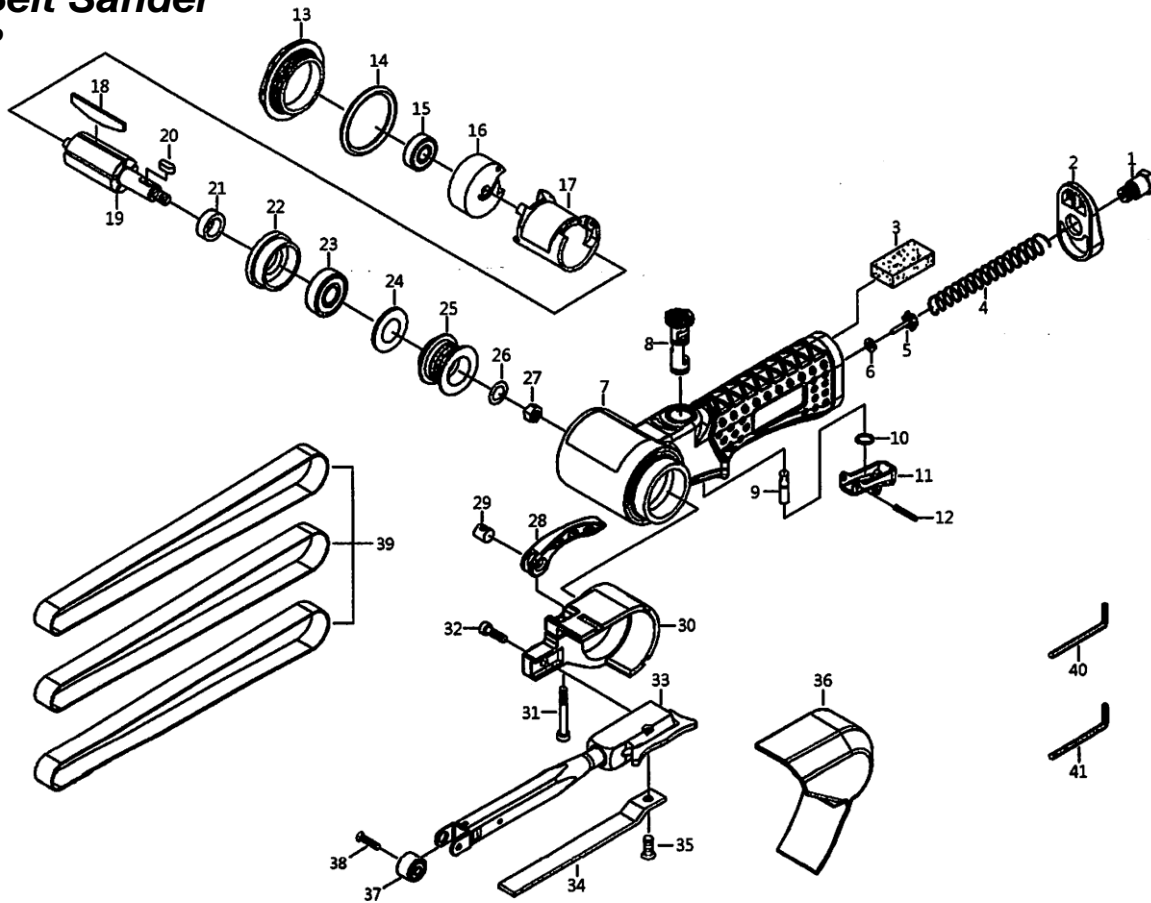

Installation Instructions for 81145

Air Belt Sander

0.6 HP

NO	PART NO	DESCRIPTION	Q'TY
1	ST70601	AIR INLET	1
2	ST70602	EXHAUST COVER	1
3	ST70603	SILENCER (60L)	1
4	ST70604	SPRING	1
5	ST288315	VALVE	1
6	ST288316	WASHER	1
7	ST70607	HOUSING	1
8	ST70608AS	REGULATOR SET	1
9	ST70612AS	VALVE STEM SET	1
10	2HG-16A	SNAP RING (STW-9)	1
11	ST-70614	SAFTY THROTTLE LEVER	1
12	12012.1	SPRING PIN (3x24L)	1
13	ST70616	CAP	1
14	90443	O-RING (AS029)	1
15	22536A	BEARING (626ZZ)	1
16	ST70619	REAR PLATE	1
17	ST70620AS	CYLINDER SET	1
18	ST70622	ROTOR BLADE	6
19	ST70623	ROTOR	1
20	ST70624	KEY	1
21	ST25125	BEARING SPACER	1
22	ST70625	FRONT PLATE	1

NO	PART NO	DESCRIPTION	Q'TY
23	70048A	BEARING (6000ZZ)	1
24	ST70664	DUSTPROOF WASHER	1
25	ST70727	DRIVE PULLEY	1
26	ST70628	WASHER (6.4x11.5x1.6t)	1
27	ST70629	NUT (M6)	1
28	ST187550	TRIGGER	1
29	ST187551	BUSHING	1
30	ST70632	GUARD HUB	1
31	BT246652-4	SCREW	1
32	2HG4-32	SCREW (M5x0.8Px12L)	1
33	ST70748BAS	TENSION BAR SET	1
34	ST70740	SHOE	1
35	80528	SCREW (M5x0.8Px6L)	1
36	ST70634	GUARD COVER	1
37	ST70753AS	IDLE PULLEY SET	1
38	ST70754	SCREW (M3x0.5P)	1
39	ST70757-40#	SANDING BELT (40#)	1
39	ST70757-60#	SANDING BELT (60#)	1
39	ST70757-80#	SANDING BELT (80#)	1
40	ST70659	HEX (2mm)	1
41	23039	HEX (3mm)	1