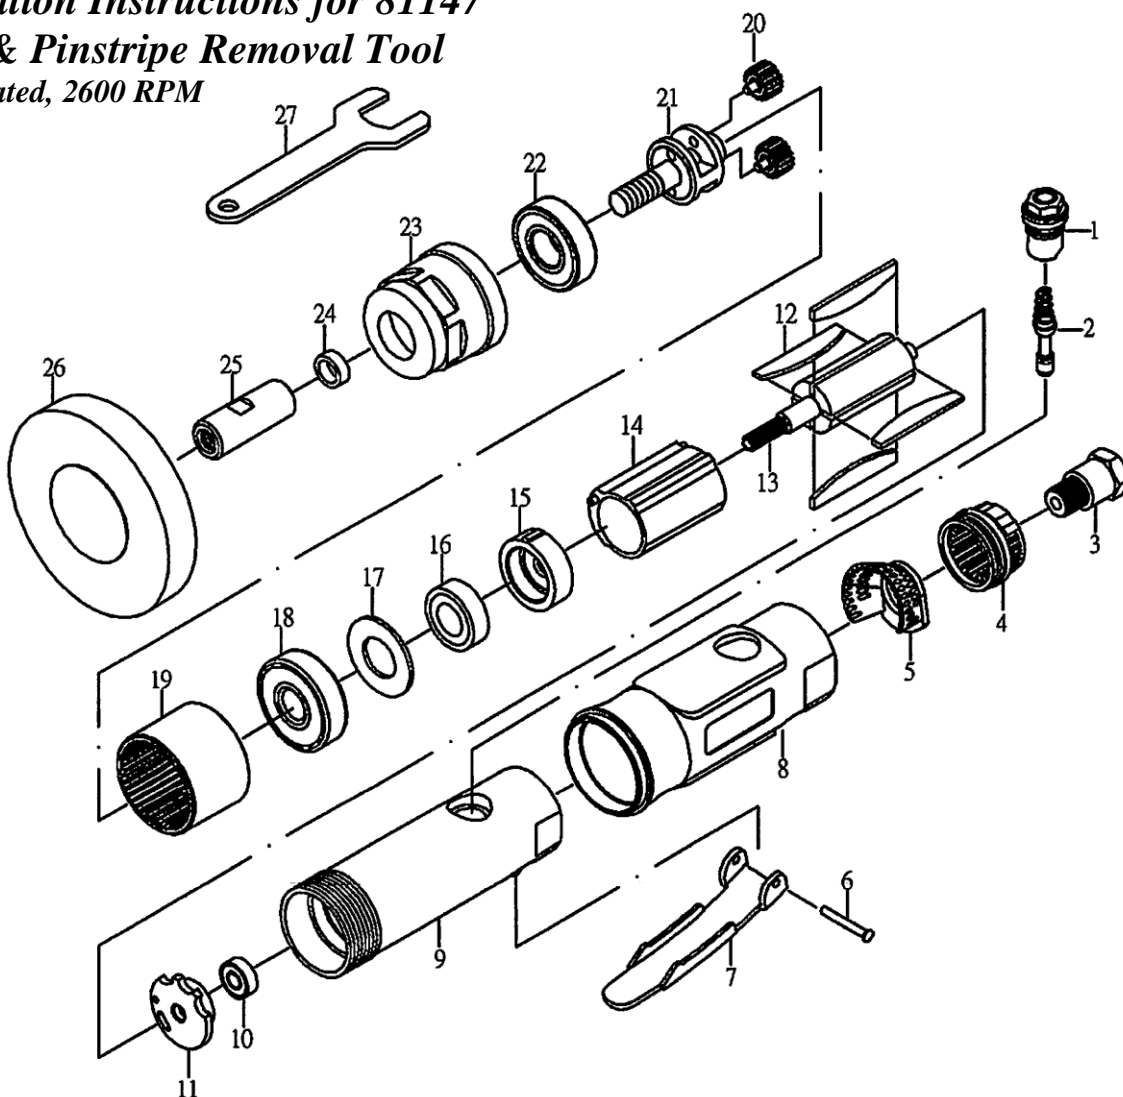

Installation Instructions for 81147
Decal & Pinstripe Removal Tool
 Air Operated, 2600 RPM

NO	PART NO	DESCRIPTION	Q'TY
1	ST-70004	REGULATOR SET	1
2	ST-70007B	VALVE STEM SET	1
3	70009	AIR INLET	1
4	ST-70010	EXHAUST SLEEVE SET	1
5	70022A	CONE MUFFLER	1
6	70432BK	PIN	1
7	70013BK	LEVER	1
8	70014	PROTECTING RUBBER	1
9	ST21015	HOUSING	1
10	20312	BEARING (696ZZ)	1
11	ST70017	REAR PLATE	1
12	20019	ROTOR BLADE	4
13	24520	ROTOR (6T)	1
14	ST-70021	CYLINDER SET	1

NO	PART NO	DESCRIPTION	Q'TY
15	ST70023	FRONT PLATE	1
16	21024	BEARING (608ZZ)	1
17	50310	WASHER	1
18	OB-31	BEARING (6001Z)	1
19	21322	GEAR LINK (42T)	1
20	ST-24527.1	IDLER GEAR SET (18T)	2
21	21326A	GEAR PLATE	1
22	24531A	BEARING (6200ZZ)	1
23	ST24532	CLAMP NUT	1
24	21329	WASHER	1
25	26035	SHAFT	1
26	26036	ERASER	1
27	BT21038-14	STOP SPANNER(14M/M)	1