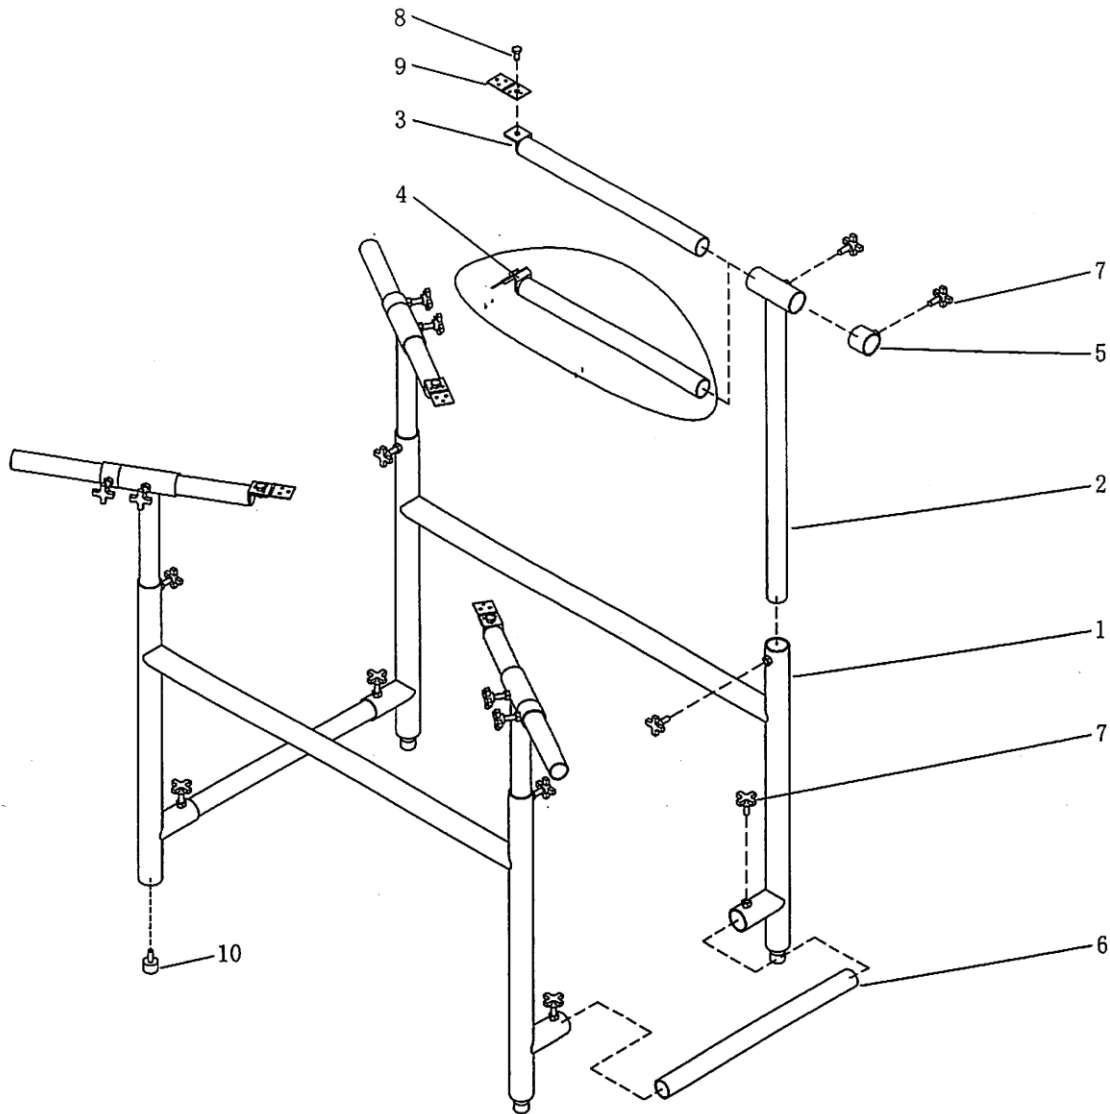

Installation Instructions for 81238

Vehicle door paint spraying rack

Part	Description	Qty
1	Part 1	2
2	Part 2	4
3	Part 3	4
4	Part 4	4
5	Part 5	4
6	Part 6	2
7	Bolt M10 A	16
8	Bolt M10X20	8
9	hinge	8
10	Bolt M10 B	4