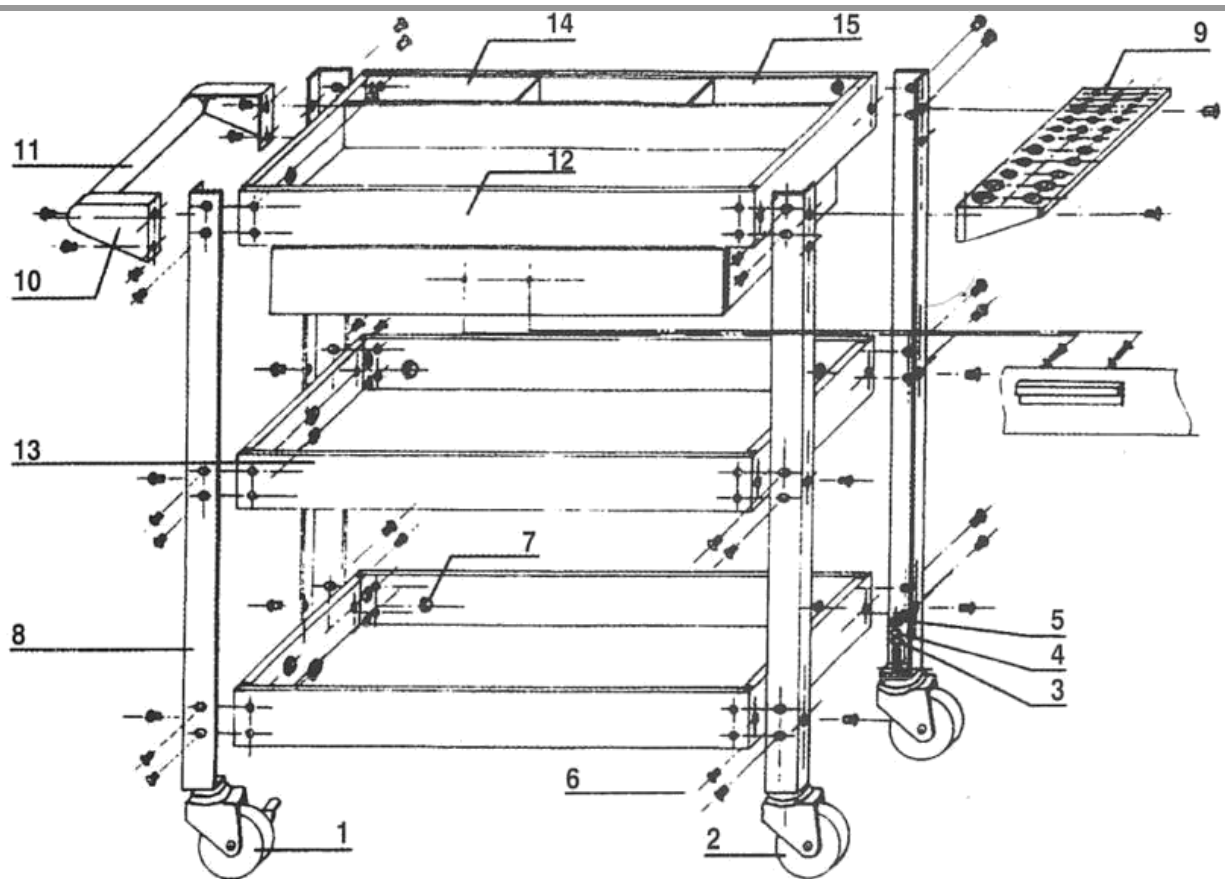

NO.	DESCRIPTION	QTY.
1	LOCKING CASTERS	2
2	STANDARD CASTERS	2
3	CASTER FLAT WASHERS	4
4	CASTER LOCK WASHERS	4
5	19mm CASTER NUTS	4
6	10mm SLOTTED MACHINE SCREWS	38
7	10mm ACORN NUTS	38
8	UPRIGHT BARS	4
9	TOOL TRAY	1
10	HANDLE BRACKETS	2
11	HANDLE BAR	1
12	SHELF WITH STORAGE DRAWER	1
13	PLAIN SHELF	2
14	LARGE FOAM SHELF PADS	3
15	SMALL FOAM BIN PADS	3

1-800-345-4545 jeps.com