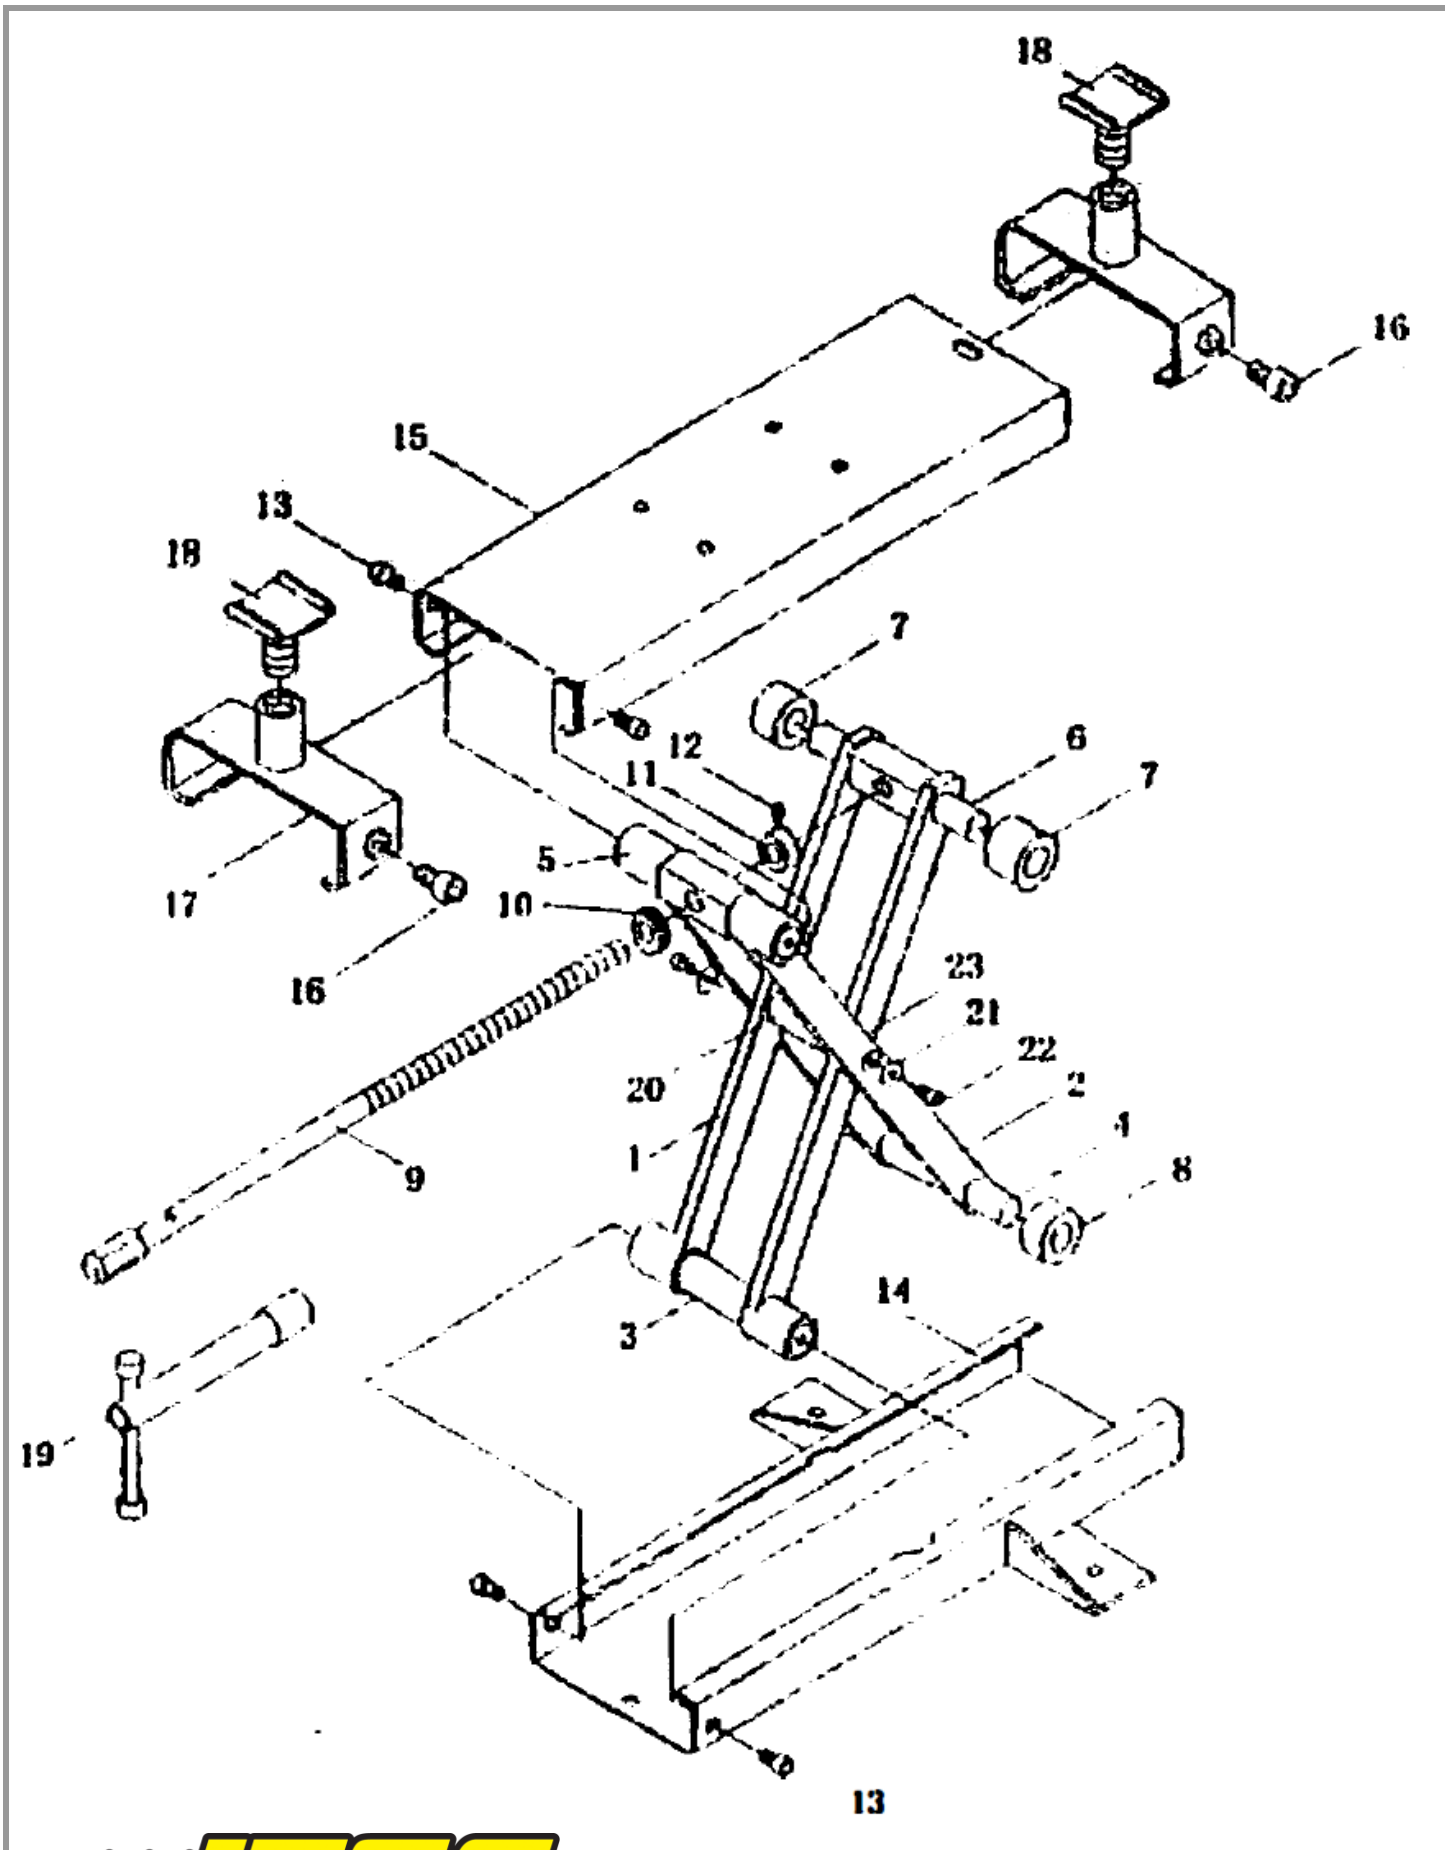

Installation Instructions for 87006

Motorcycle Jack

1100 lb. Capacity

SPECIFICATIONS

Maximum Capacity 1100 lbs. (500 kg)

Maximum Height 15 3/4 in. (400 mm)

Minimum Height 3 3/4 in. (95 mm)

Platform Size 17 23/32 in. x 5 29/32 in. (450 x 150 mm)

Net Weight 31.20 lbs. (14.20 kg)

Gross Weight 32.30 lbs. (14.70 kg)

CAUTION

1. The maximum load is 1100 lbs. (500kg). **DO NOT** exceed this rated capacity.
2. Use this lift for second-lift purposes only. **DO NOT** use it for any other purpose it is not designed to perform.
3. Keep children and unauthorized persons away from the work area.
4. Wear ANSI approved safety goggles when operating the lift.
5. Only use this lift on a big, stable, level, dry and not slippery motorcycle lift platform. Keep the surface clean, tidy and free from unrelated materials and ensure that there is adequate lighting.
6. Always keep your hands and feet away from working area.
7. **DO NOT** allow untrained persons to operate the lift.
8. **DO NOT** make any modifications to this lift.
9. **DO NOT** expose the lift to rain or snow.
10. Ensure that you read, understand and apply the safety instructions and warnings before use.

1-800-345-4545 jeps.com

PARTS LIST

NO.	Description	Qty	NO.	Description	Qty
1	Inside lifting arm	1	13	Bolt M10x16	4
2	Outside lifting arm	1	14	Base plate	1
3	Inside fixing spindle	1	15	Platform	1
4	Outside removable spindle	1	16	Bolt M10x25	2
5	Outside fixing spindle	1	17	Adjustable plate	2
6	Inside removable spindle	1	18	Saddle	2
7	Inside frame roller	2	19	Handle	1
8	Outside frame roller	2	20	Connect pin	1
9	Lifting screw	1	21	Washer M14	2
10	Bearing	1	22	Bolt M6	2
11	Fixing nut	1	23	Washer M6	2
12	Lock nut M6	1			