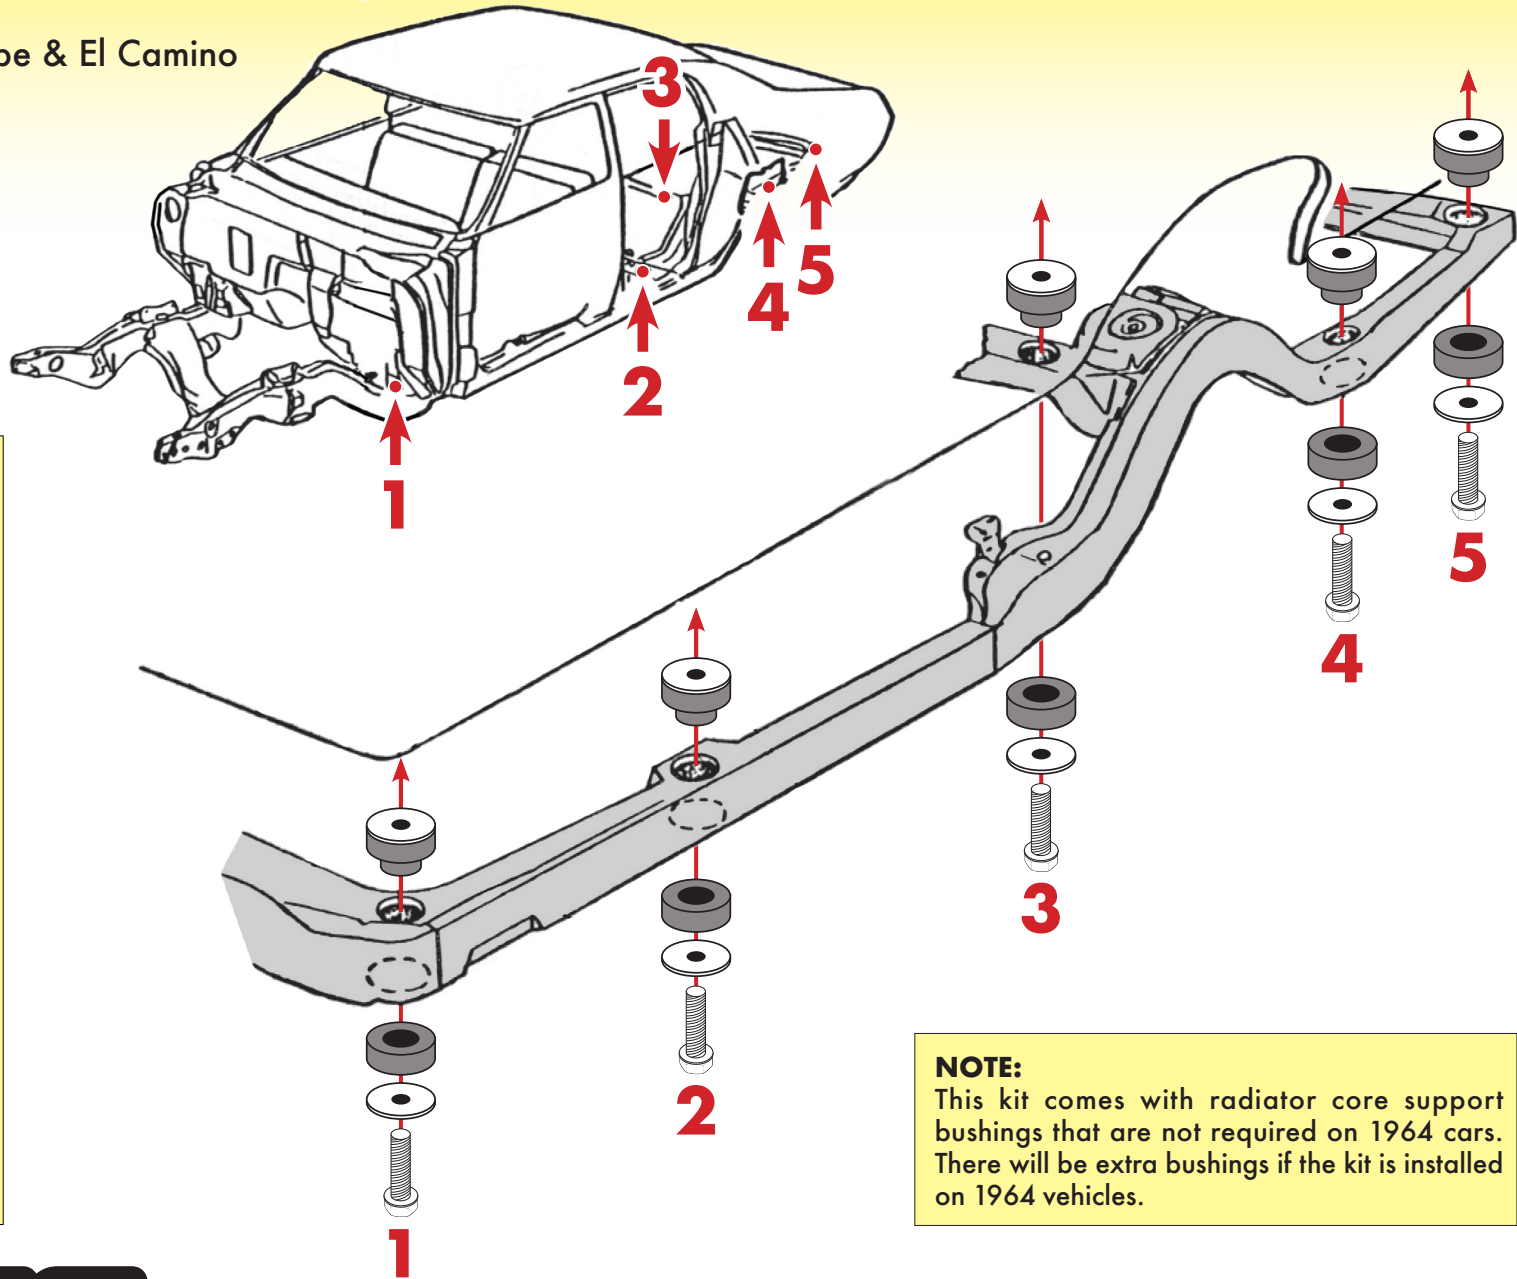

Body Bushing Kit with Hardware

555-93093

1964-1967 GM Coupe & El Camino

- Chevy Chevelle
- Chevy El Camino
- Olds Cutlass

RADIATOR SUPPORT

Also sold separately:
555-93099

NOTE:

This kit comes with radiator core support bushings that are not required on 1964 cars. There will be extra bushings if the kit is installed on 1964 vehicles.