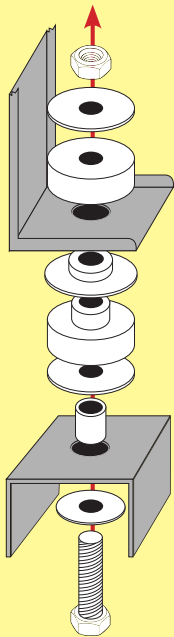

Body Bushing Kit with Hardware

555-93093

1964-1967 GM Coupe & El Camino

- Chevy Chevelle
- Chevy El Camino
- Olds Cutlass

RADIATOR SUPPORT

Also sold separately:
555-93099

NOTE:

This kit comes with radiator core support bushings that are not required on 1964 cars. There will be extra bushings if the kit is installed on 1964 vehicles.