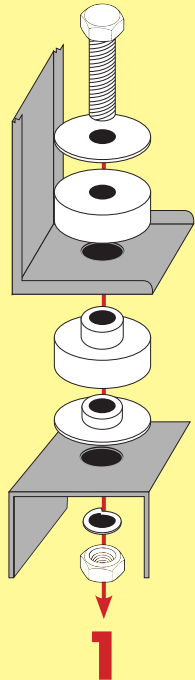

Body Bushing Kit with Hardware

555-93095

1968-1972 GM Coupe & El Camino

- Buick Skylark
- Chevy Chevelle
- Chevy El Camino
- Olds Cutlass/442

RADIATOR SUPPORT

Also sold separately:
555-93100

JEGS.com

1-800-345-4545