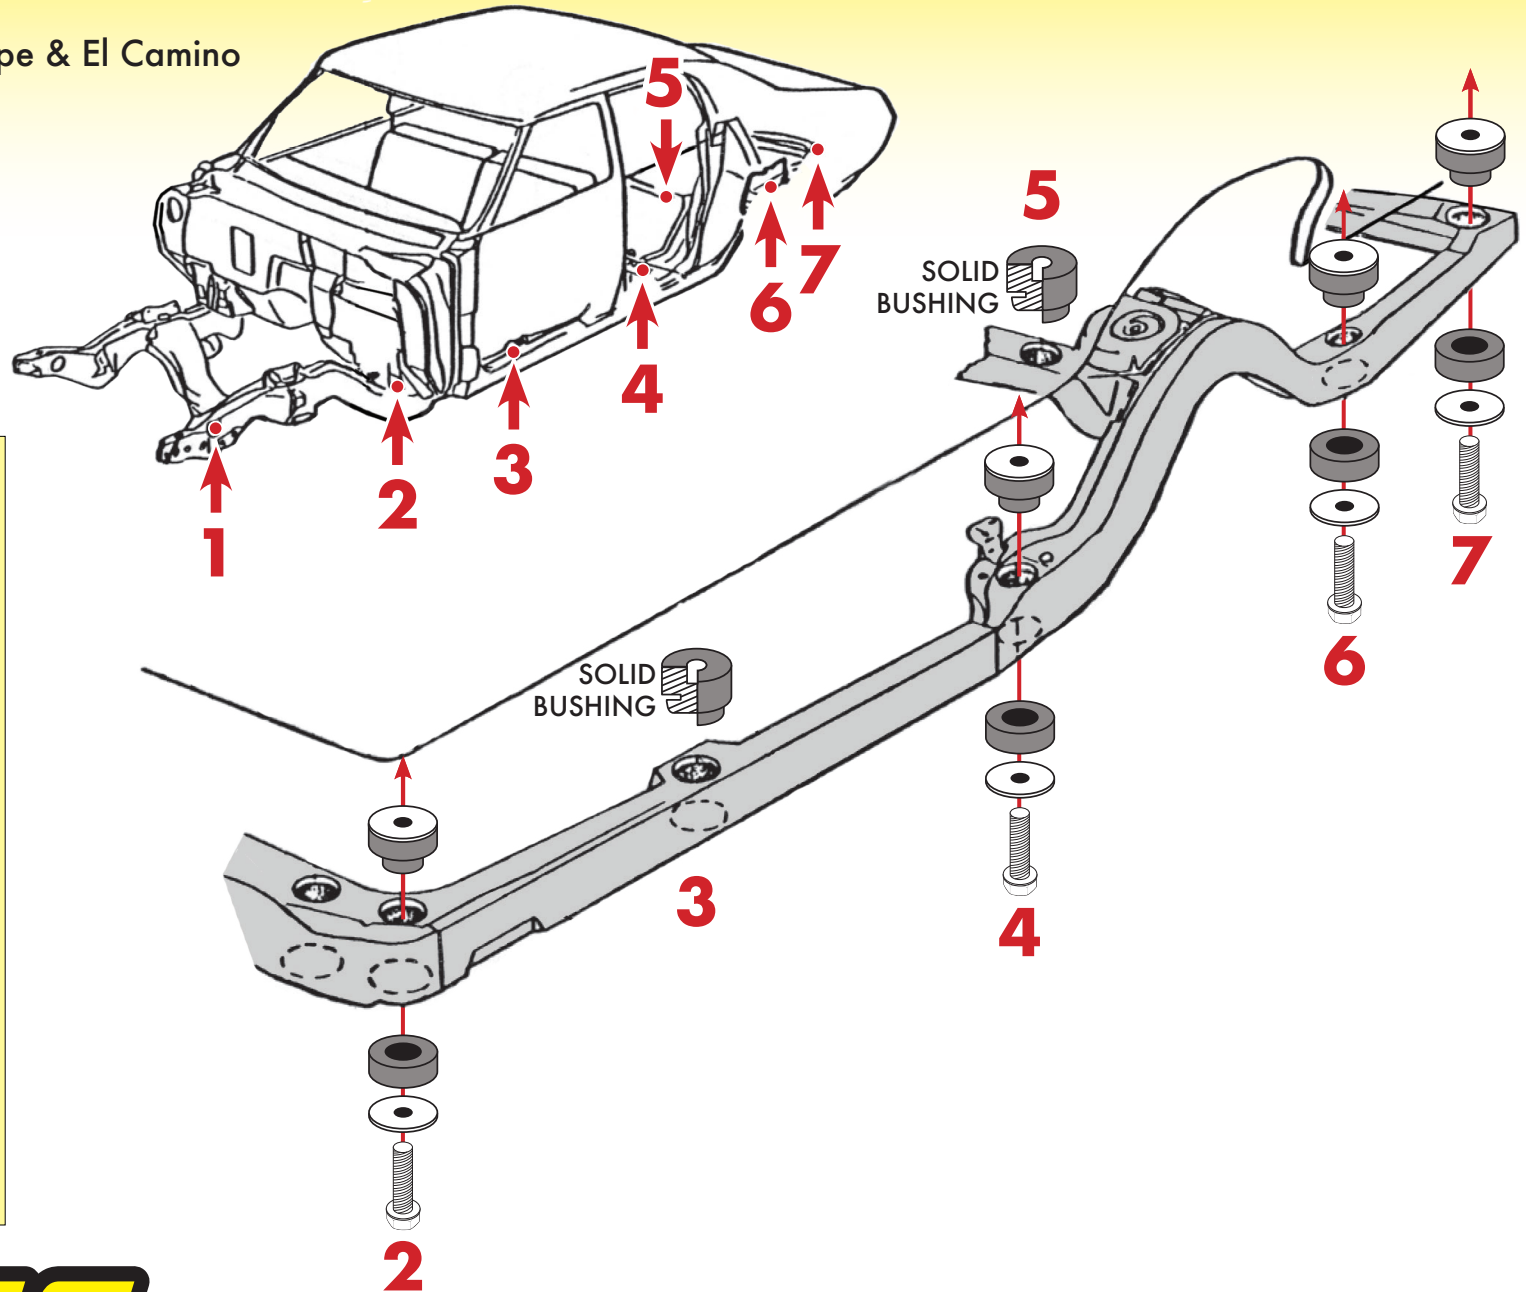

Body Bushing Kit with Hardware

555-93095

1968-1972 GM Coupe & El Camino

- Buick Skylark
- Chevy Chevelle
- Chevy El Camino
- Olds Cutlass/442

RADIATOR SUPPORT

Also sold separately:
555-93100

JEGS.com

1-800-345-4545