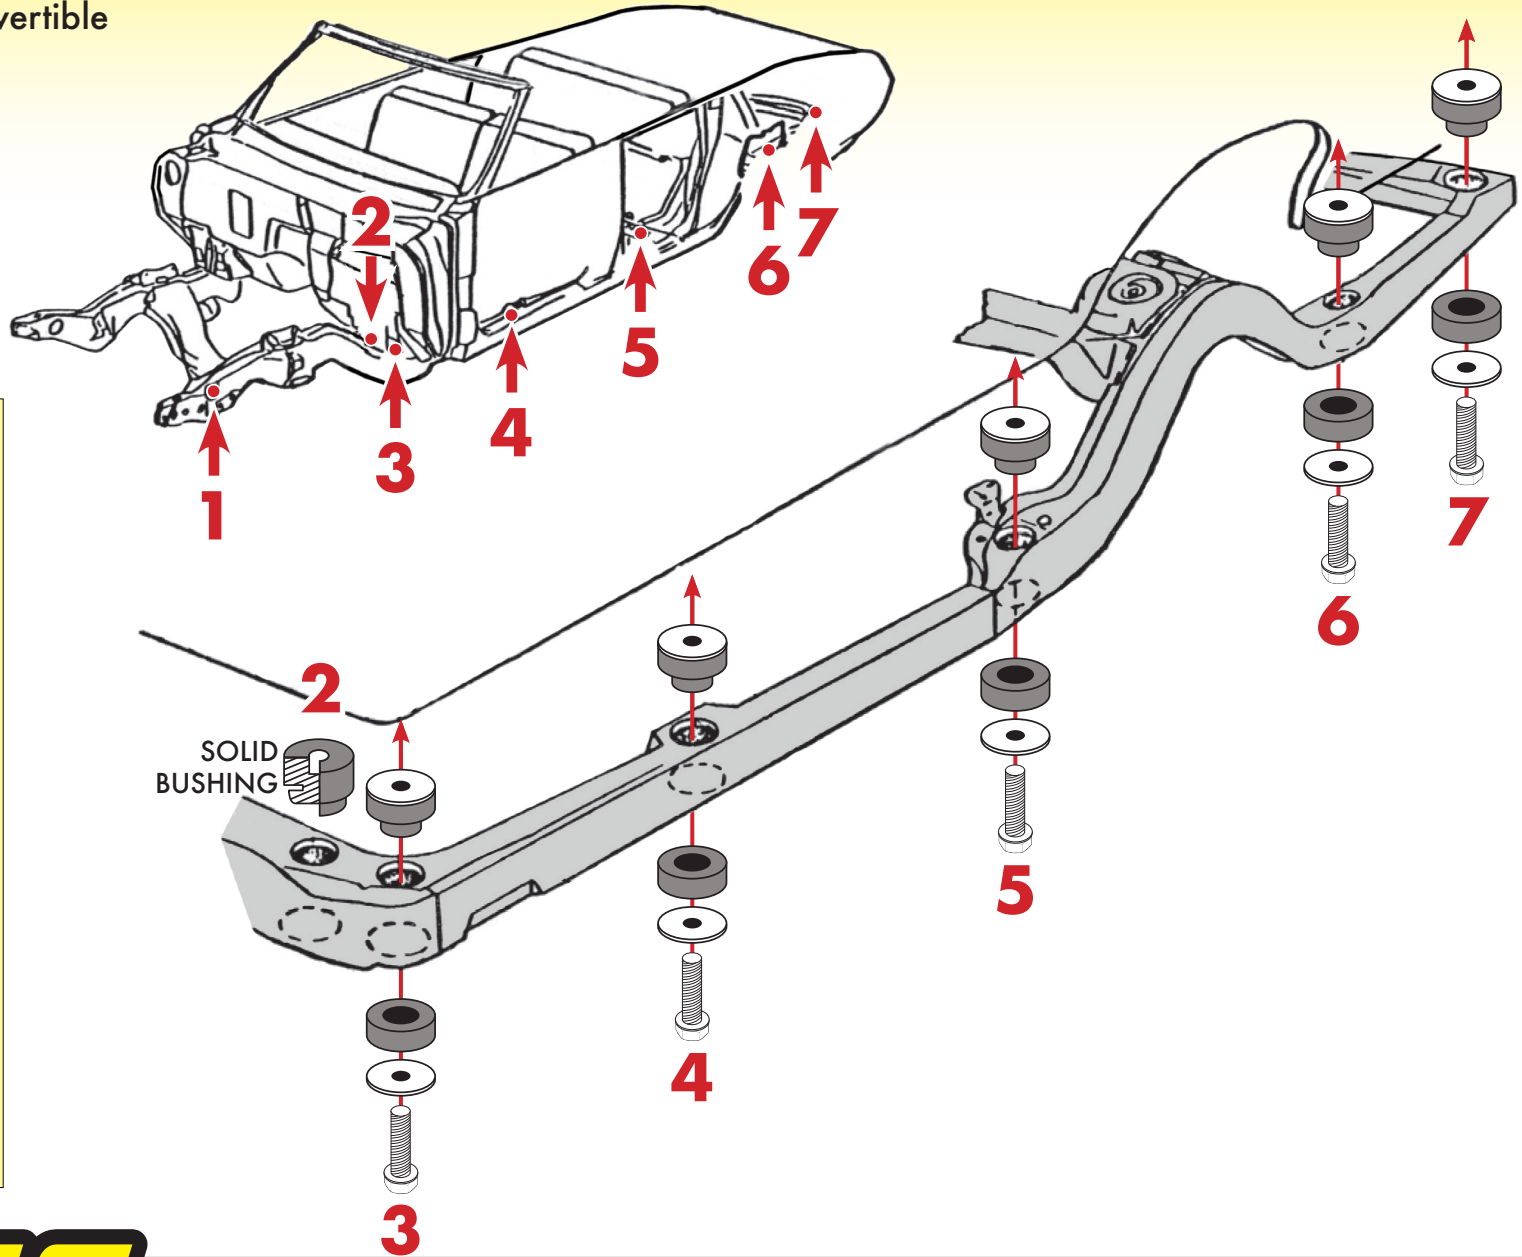

Body Bushing Kit with Hardware

555-93096

1968-1972 GM Convertible

- Buick Skylark
- Chevy Chevelle
- Olds Cutlass/442

RADIATOR SUPPORT

Also sold separately:
555-93100

This inset diagram shows a detailed view of the radiator support assembly. It includes a metal support plate, a bolt, a washer, and a bushing. A red arrow labeled '1' points to the bushing, indicating its installation location on the radiator support.