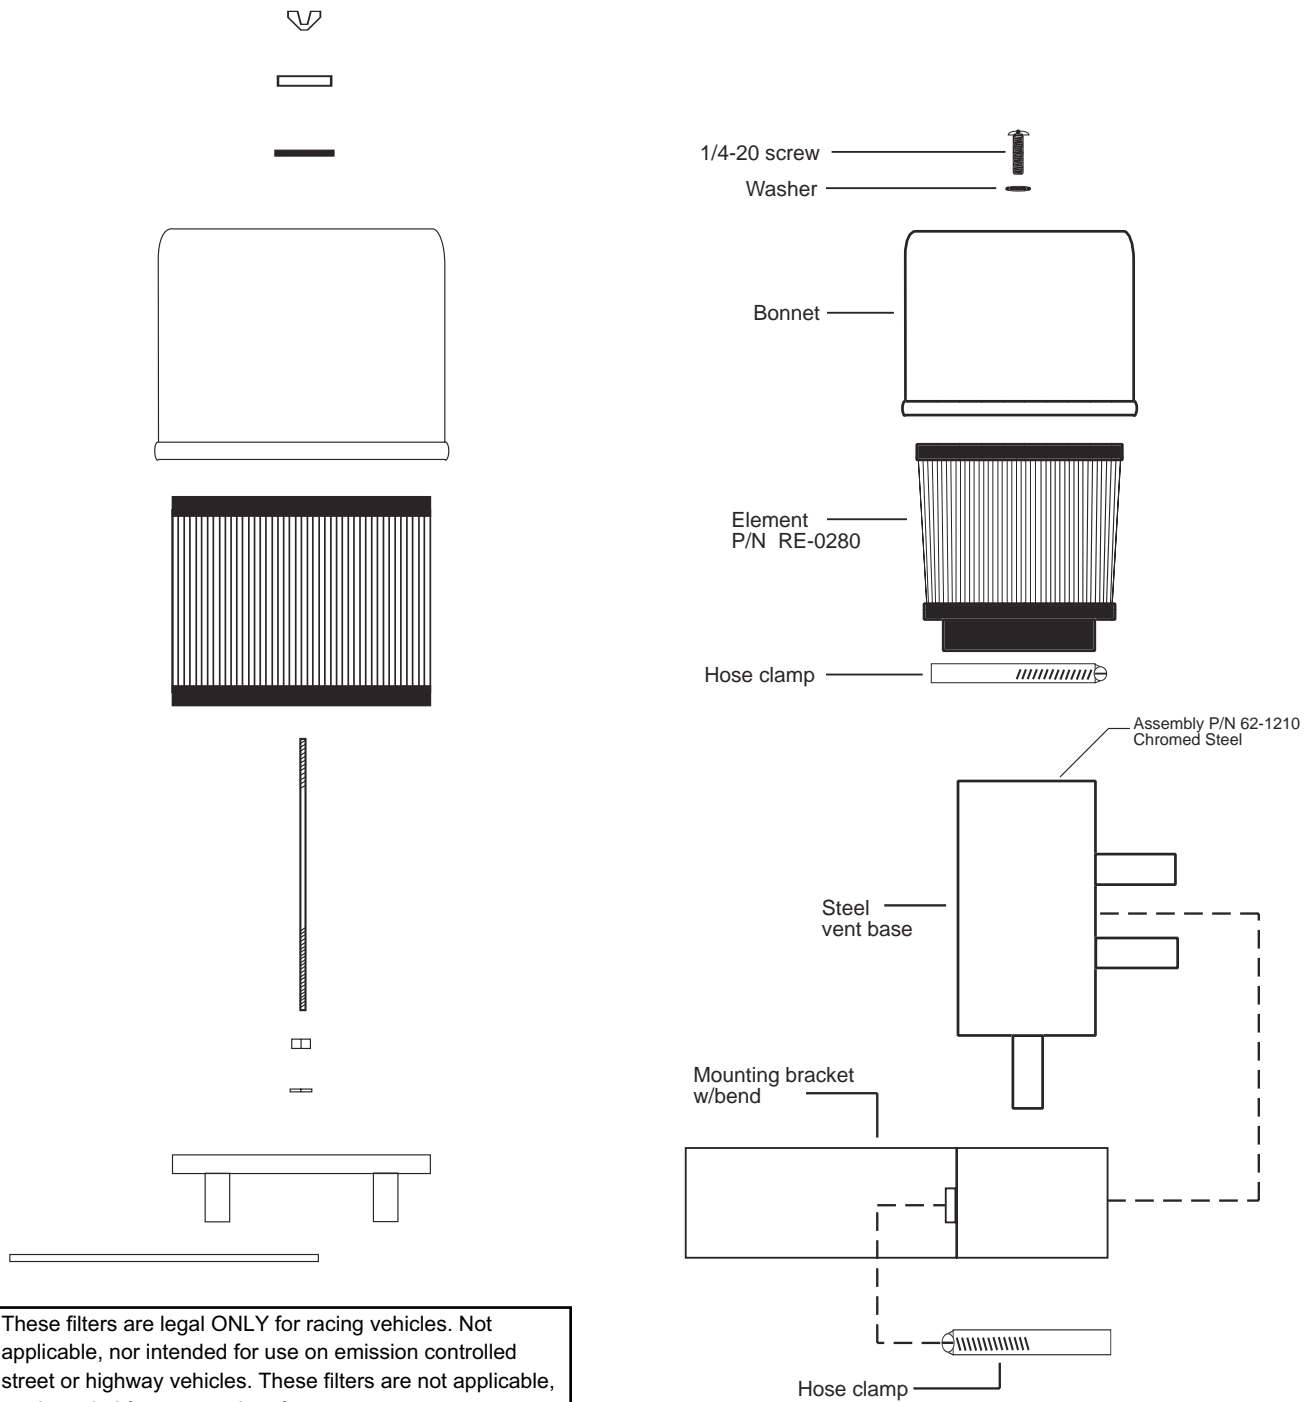

K&N Filtercharger[®]

P/N 62-1180, 62-1190, 62-1200

Congratulations, you have purchased the finest air filter assembly that money can buy. With proper care, this assembly will last for many years. This assembly is a remote mount vent filter, designed for large displacement racing engines, that need maximum crankcase breathing filtration. The following procedure **MUST** be followed to ensure a proper fit and seal of the K&N Filtercharger[®].

These filters are legal ONLY for racing vehicles. Not applicable, nor intended for use on emission controlled street or highway vehicles. These filters are not applicable, nor intended for use on aircraft.