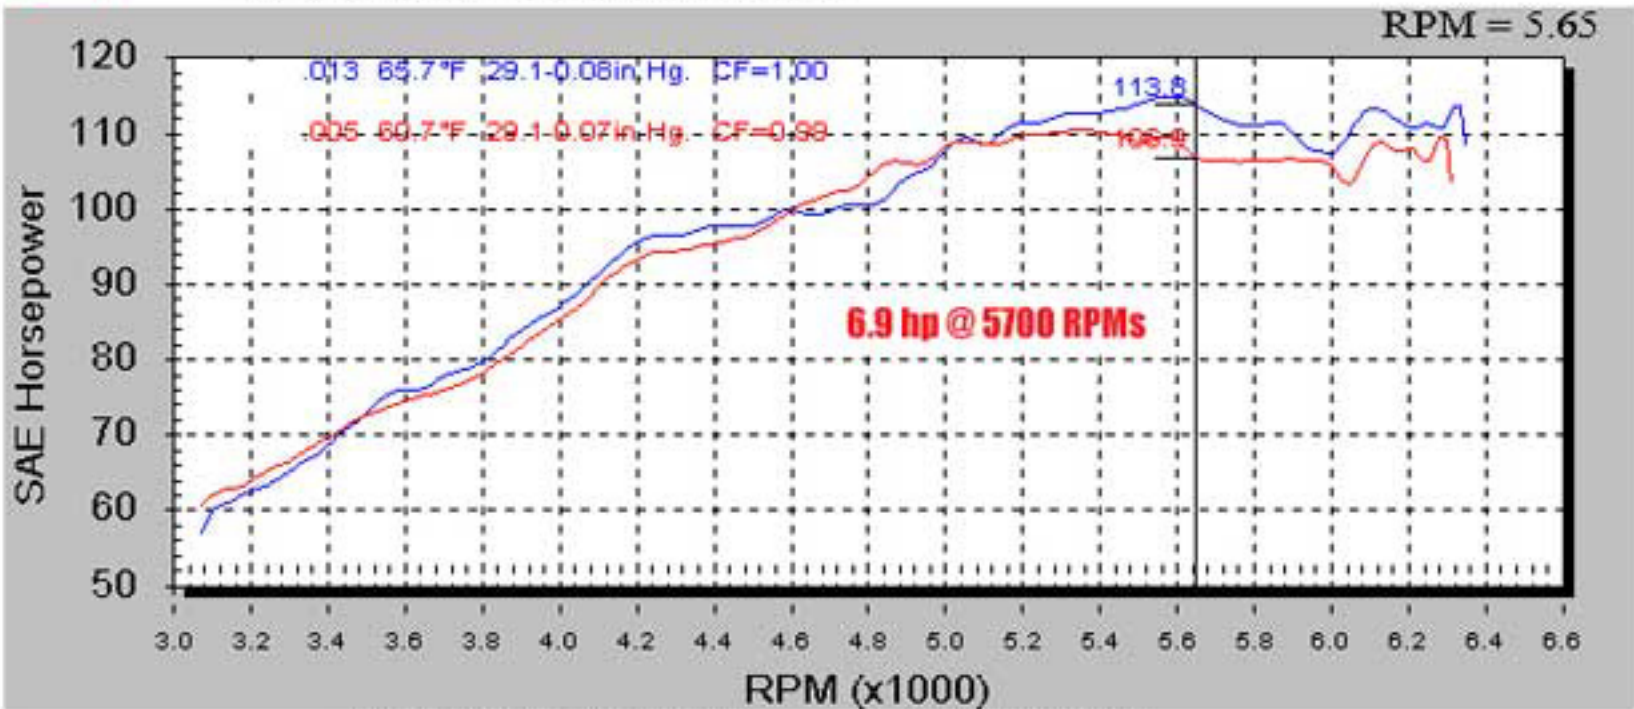

013 00 Ford Escort ZX2 2.0 L 5speed FA 3/14/02 12:26:10 PM
005 00 Ford Escort ZX2 2.0 L 5speed FA 3/14/02 10:44:48 AM

.013 00 Ford Escort ZX2 2.0 L 5speed FA 3/14/02 12:26:10 PM
Tested K&N P/N 69-3500
ODO 27600
Tested 3rd gear at 3000 rpm
R.C.

.005 00 Ford Escort ZX2 2.0 L 5speed FA 3/14/02 10:44:48 AM
BASELINE Tested as received with stock intake and filter
ODO 27600
Tested 3rd gear at 3000 rpm
R.C.