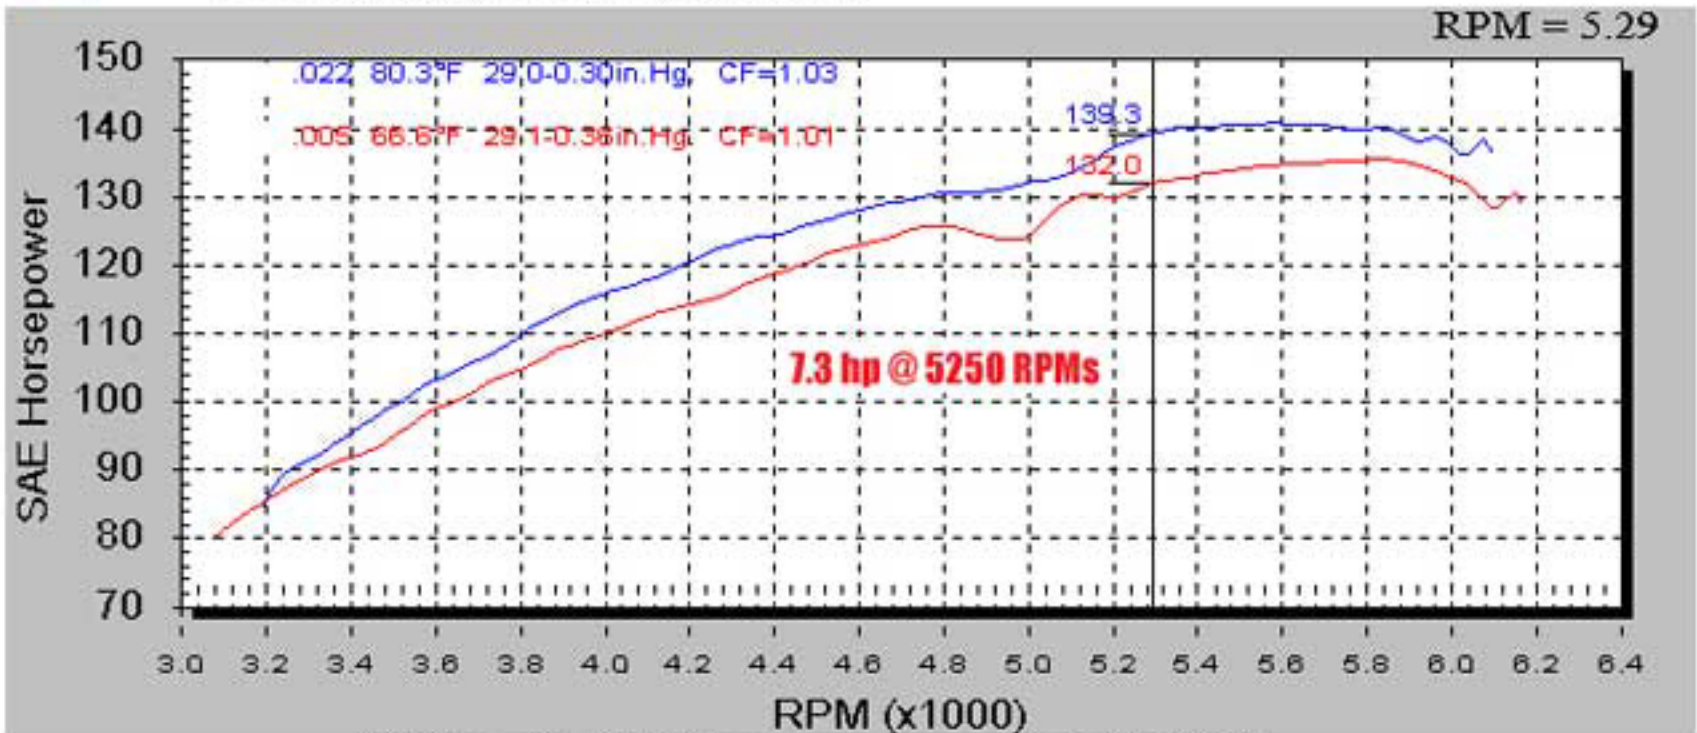

.022 02 Nissan Sentra SE R 2.5L 5 spd trans RO 3/12/02 3:56:32 PM
 .005 02 Nissan Sentra SE R 2.5L 5 spd trans 3/7/02 10:53:28 AM

.022 02 Nissan Sentra SE R 2.5L 5 spd trans RO 3/12/02 3:56:32 PM
 Tested K&N P/Nt # 69-7000
 ODO 1525
 Tested 3rd gear at 3000 rpm
 R.C.

.005 02 Nissan Sentra SE R 2.5L 5 spd trans 3/7/02 10:53:28 AM
 BASELINE Tested as received with stock intake and filter
 ODO 1345
 Tested 3rd gear at 3000 rpm
 R.C.