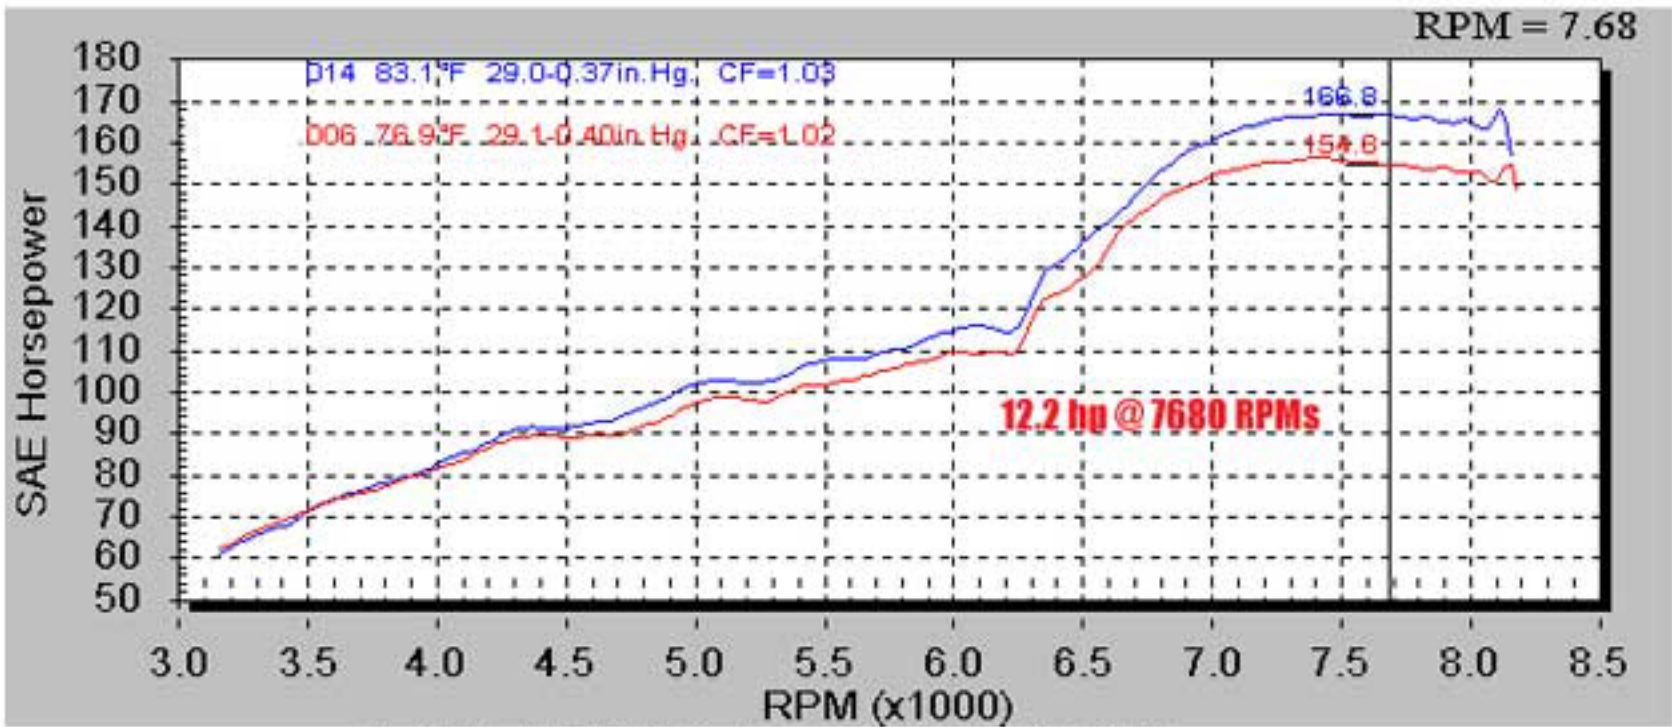

.014 03 Toyota Matrix 1.8L XRS 6 spd RD 6/17/02 9:13:58 AM  
.006 03 Toyota Matrix 1.8L XRS 6 spd RD 6/17/02 7:30:00 AM

.014 03 Toyota Matrix 1.8L XRS 6 spd RD 6/17/02 9:13:58 AM  
Tested K&N P/N # 69-8801  
ODO 8841  
Tested 3rd gear at 3000 RPM  
R.C.

.006 03 Toyota Matrix 1.8L XRS 6 spd RD 6/17/02 7:30:00 AM  
BASELINE Tested as received with stock intake and filter  
ODO 8841  
Tested 3rd gear at 3000 RPM  
R.C.