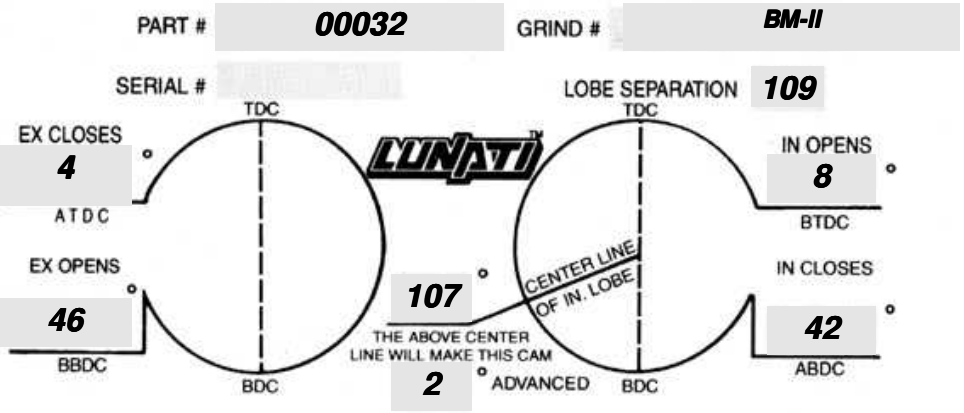

LIFT AT VALVE	<b>.480</b>	IN	<b>.480</b>	EX.
ROCKER RATIO	<b>1.500</b>	IN	<b>1.500</b>	EX.
VALVE ADJUSTMENT	<b>.000</b>	IN	<b>.000</b>	EX.
APPLICATION	_____			

TIMING FIGURES OBTAINED AT .050" TAPPET LIFT				
DURATION AT .050" TAPPET LIFT	<b>230</b>	IN.	<b>230</b>	EX.
ADVERTISED DURATION	<b>292</b>	IN.	<b>292</b>	EX.