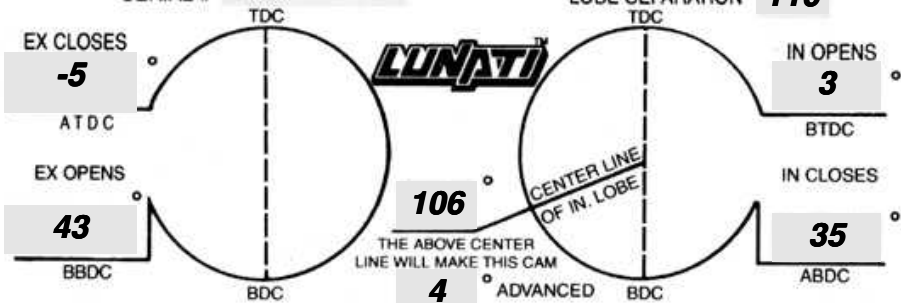

PART # **06166** GRIND # **HI-268**

SERIAL # \_\_\_\_\_ LOBE SEPARATION **110**

LIFT AT VALVE

**.527** IN **.527** EX.

ROCKER RATIO

**1.730** IN **1.730** EX.

VALVE ADJUSTMENT

**.000** IN **.000** EX.

APPLICATION

TIMING FIGURES OBTAINED AT .050" TAPPET LIFT

DURATION AT .050" TAPPET LIFT

**218** IN. **218** EX.

ADVERTISED DURATION

**268** IN. **268** EX.

PHONE (901) 365-0950

ASK A LUNATI PERFORMANCE CONSULTANT ABOUT THE FOLLOWING: