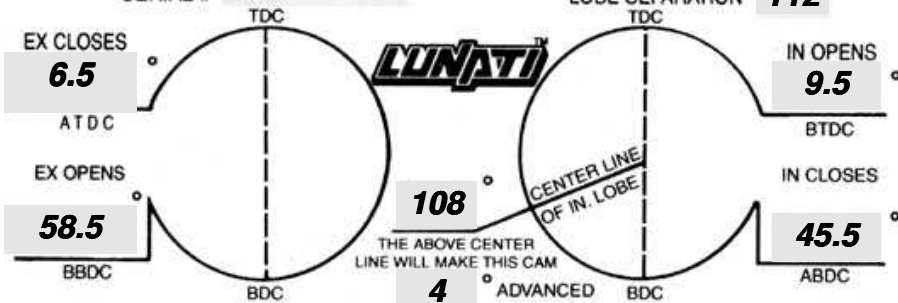

PART # **30142** GRIND # **H235-245**

SERIAL # _____ LOBE SEPARATION **112**

THE ABOVE CENTER LINE WILL MAKE THIS CAM **4**° ADVANCED

LIFT AT VALVE

.507 IN **.534** EX.

ROCKER RATIO

1.500 IN **1.500** EX.

VALVE ADJUSTMENT

.000 IN **.000** EX.

APPLICATION

TIMING FIGURES OBTAINED AT .050° TAPPET LIFT

DURATION AT .050° TAPPET LIFT

235° IN. **245**° EX.

ADVERTISED DURATION

285° IN. **295**° EX.

PHONE (901) 365-0950