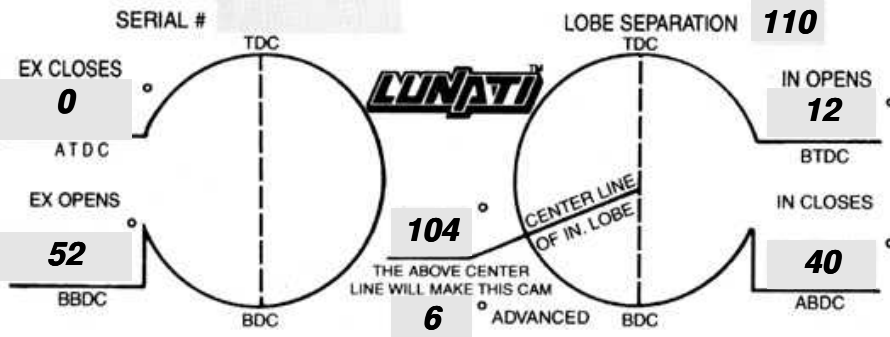

RECOMMENDED KIT #	N/A
CONSIST OF THE FOLLOWING PARTS	
LIFTERS	_____
OUTER SPRINGS	_____
INNER SPRINGS	_____
RETAINERS	_____
VALVE LOCKS	_____
RECOMMENDED INSTALLED HEIGHT	_____ = _____ LBS.

LIFT AT VALVE
.490 IN **.4.49** EX.
ROCKER RATIO
1.500 IN **1.500** EX.
VALVE ADJUSTMENT
.000 IN **.000** EX.
APPLICATION _____

TIMING FIGURES OBTAINED AT .050° TAPPET LIFT
DURATION AT .050° TAPPET LIFT
232 ° IN. **232** EX.
ADVERTISED DURATION
284 ° IN. **284** EX.

Lunati Cams warrants this product only when our complete kit is purchased and properly installed. See other side for details of the guarantee.

PHONE (901) 635-0950
4770 LAMAR AVE. P.O. BOX 18021
MEMPHIS, TN 38181-0021
WWW.LUNATICAMS.COM

COPY