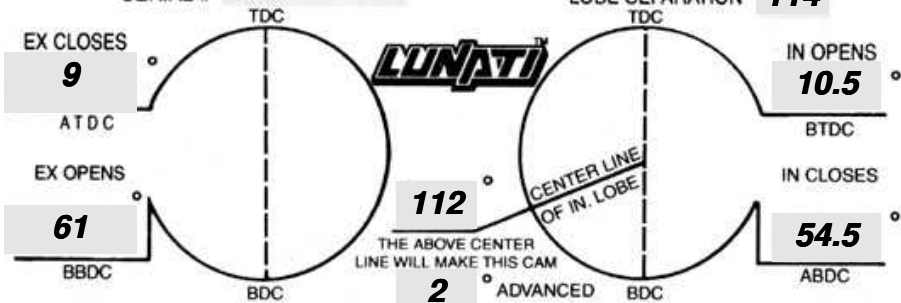

PART # **30221** GRIND # **H245-250**

SERIAL # _____ LOBE SEPARATION **114**

LIFT AT VALVE

.600 IN **.612** EX.

ROCKER RATIO

1.700 IN **1.700** EX.

VALVE ADJUSTMENT

.000 IN **.000** EX.

APPLICATION _____

TIMING FIGURES OBTAINED AT .050° TAPPET LIFT

DURATION AT .050° TAPPET LIFT

245° IN. **250**° EX.

ADVERTISED DURATION

294° IN. **299**° EX.

PHONE (901) 365-0950

ASK A LUNATI PERFORMANCE CONSULTANT ABOUT THE FOLLOWING: