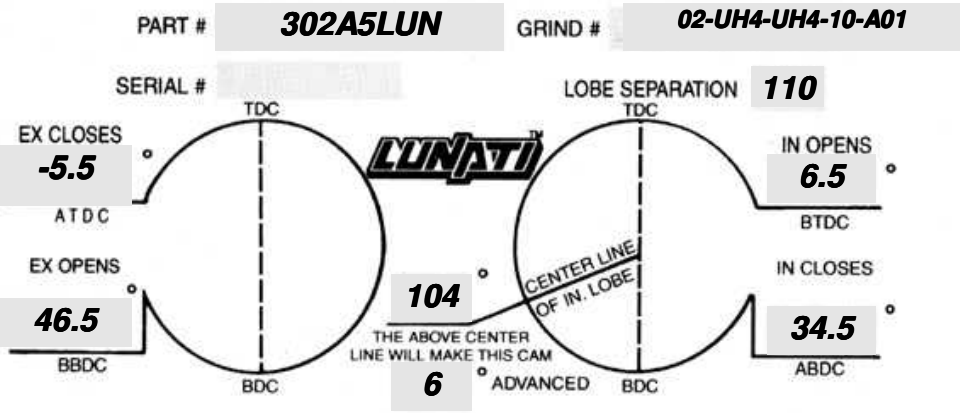

LIFT AT VALVE	<b>.515</b>	IN	<b>.515</b>	EX.
ROCKER RATIO	<b>1.700</b>	IN	<b>1.700</b>	EX.
VALVE ADJUSTMENT	<b>.000</b>	IN	<b>.000</b>	EX.
APPLICATION				

TIMING FIGURES OBTAINED AT .050° TAPPET LIFT

DURATION AT .050° TAPPET LIFT	<b>221</b>	IN.	<b>221</b>	EX.
ADVERTISED DURATION	<b>276</b>	IN.	<b>276</b>	EX.