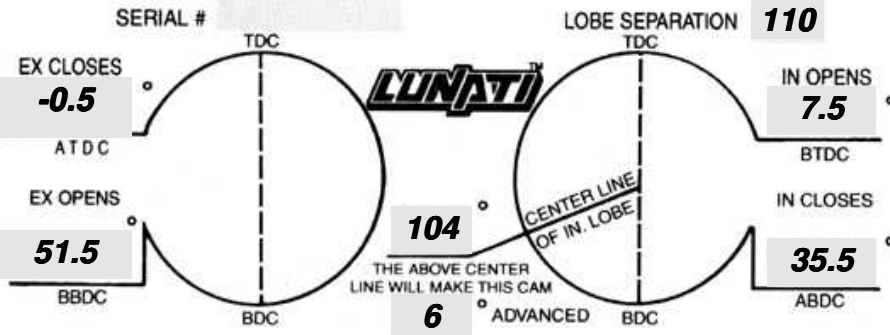

PART # **307A3LUN** GRIND # **07-UH14-UH5-10** SERIAL # \_\_\_\_\_

ALWAYS use recommended SPRINGS and LIFTERS

PART # **307A3LUN** GRIND # **07-UH14-UH5-10**

RECOMMENDED KIT #	<b>65011</b>
CONSIST OF THE FOLLOWING PARTS	
LIFTERS	<b>71951</b>
OUTER SPRINGS	<b>73949</b>
INNER SPRINGS	
RETAINERS	<b>75702</b>
VALVE LOCKS	<b>77034</b>
RECOMMENDED INSTALLED HEIGHT	<b>1.650" = 120 LBS.</b>

LIFT AT VALVE	<b>.463</b> IN	<b>.485</b> EX.
ROCKER RATIO	<b>1.500</b> IN	<b>1.500</b> EX.
VALVE ADJUSTMENT	<b>.000</b> IN	<b>.000</b> EX.
APPLICATION	_____	

TIMING FIGURES OBTAINED AT .050° TAPPET LIFT

DURATION AT .050° TAPPET LIFT	<b>223</b> IN.	<b>231</b> EX.
ADVERTISED DURATION	<b>280</b> IN.	<b>288</b> EX.

Lunati Cams warrants this product only when our complete kit is purchased and properly installed. See other side for details of the guarantee.