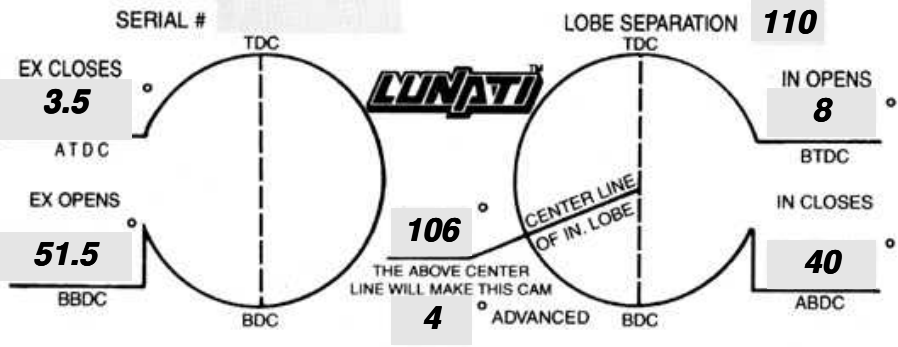

PART #	GRIND #
<b>33702</b>	<b>SPG1-285-300</b>

LIFT AT VALVE		
<b>.465</b>	IN	<b>.465</b> EX.
ROCKER RATIO		
<b>1.500</b>	IN	<b>1.500</b> EX.
VALVE ADJUSTMENT		
<b>.000</b>	IN	<b>.000</b> EX.
APPLICATION		

TIMING FIGURES OBTAINED AT .050" TAPPET LIFT

DURATION AT .050" TAPPET LIFT		
<b>228</b>	IN.	<b>235</b> EX.
ADVERTISED DURATION		
<b>285</b>	IN.	<b>300</b> EX.

PHONE (901) 365-0950

ASK A LUNATI PERFORMANCE CONSULTANT ABOUT THE FOLLOWING: