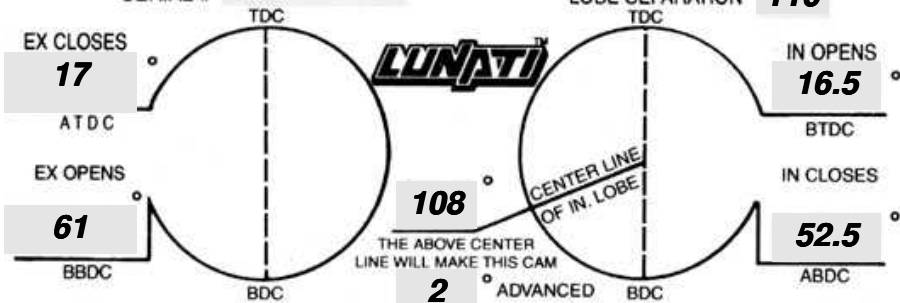

PART # **40209** GRIND # **SPB2-295**

SERIAL # \_\_\_\_\_ LOBE SEPARATION **110**

LIFT AT VALVE

**.574** IN **.588** EX.

ROCKER RATIO

**1.700** IN **1.700** EX.

VALVE ADJUSTMENT

**.030** IN **.032** EX.

APPLICATION \_\_\_\_\_

TIMING FIGURES OBTAINED AT .050° TAPPET LIFT

DURATION AT .050° TAPPET LIFT

**249**° IN. **258**° EX.

ADVERTISED DURATION

**290**° IN. **300**° EX.

PHONE (901) 365-0950

ASK A LUNATI PERFORMANCE CONSULTANT ABOUT THE FOLLOWING: