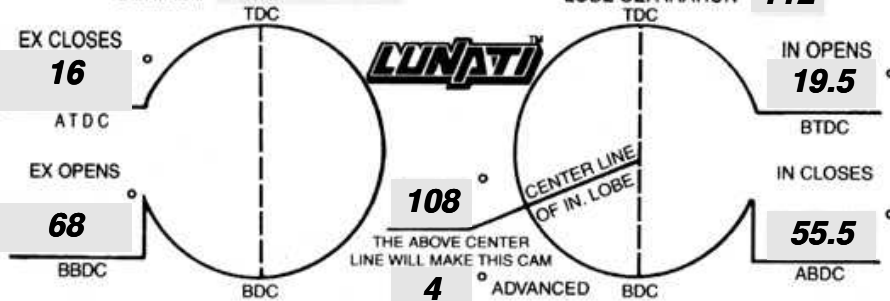

PART # **402A9LUN** GRIND # **02-UF2-UF3-12** SERIAL # _____

ALWAYS use recommended SPRINGS and LIFTERS

PART # **402A9LUN** GRIND # **02-UF2-UF3-12**

SERIAL # _____ LOBE SEPARATION **112**

THE ABOVE CENTER LINE WILL MAKE THIS CAM **4**° ADVANCED

RECOMMENDED KIT #	65050
CONSIST OF THE FOLLOWING PARTS	
LIFTERS	70992
OUTER SPRINGS	73121
INNER SPRINGS	
RETAINERS	75713
VALVE LOCKS	77004
RECOMMENDED INSTALLED HEIGHT	1.950" = 140 LBS.

LIFT AT VALVE	.586 IN	.586 EX.
ROCKER RATIO	1.700 IN	1.700 EX.
VALVE ADJUSTMENT	.022 IN	.024 EX.
APPLICATION	_____	

TIMING FIGURES OBTAINED AT .050° TAPPET LIFT

DURATION AT .050° TAPPET LIFT	255 ° IN.	264 ° EX.
ADVERTISED DURATION	292 ° IN.	302 ° EX.

Lunati Cams warrants this product only when our complete kit is purchased and properly installed. See other side for details of the guarantee.