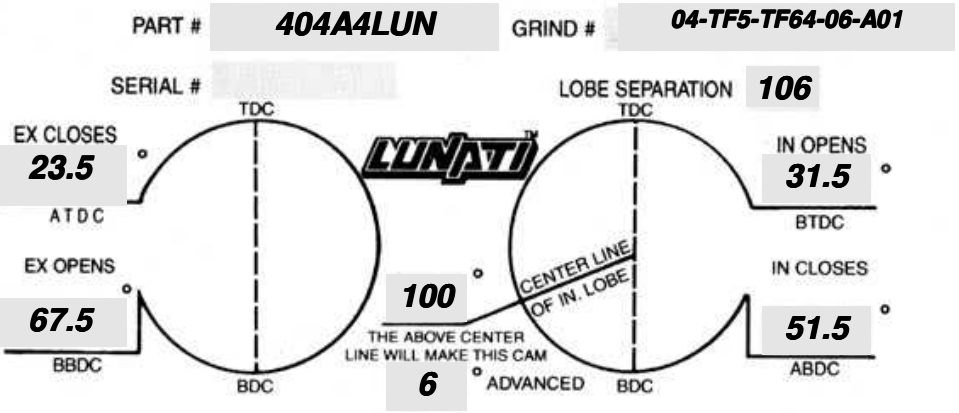

LIFT AT VALVE	<b>.597</b> IN	<b>.620</b> EX.
ROCKER RATIO	<b>1.500</b> IN	<b>1.500</b> EX.
VALVE ADJUSTMENT	<b>.016</b> IN	<b>.016</b> EX.
APPLICATION		

TIMING FIGURES OBTAINED AT .050" TAPPET LIFT		
DURATION AT .050" TAPPET LIFT	<b>263</b> IN.	<b>271</b> EX.
ADVERTISED DURATION	<b>290</b> IN.	<b>298</b> EX.