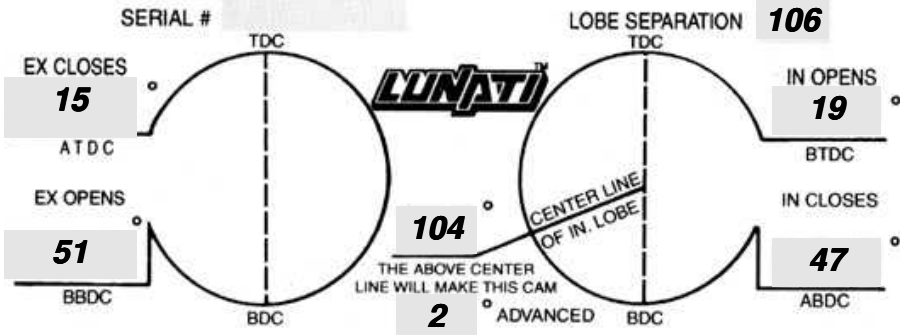

PART # **42905** GRIND # **SPAY2-310**

LIFT AT VALVE

.507 IN **.507** EX.

ROCKER RATIO

1.610 IN **1.610** EX.

VALVE ADJUSTMENT

.008 IN **.008** EX.

APPLICATION

TIMING FIGURES OBTAINED AT .050° TAPPET LIFT

DURATION AT .050° TAPPET LIFT

246° IN. **246**° EX.

ADVERTISED DURATION

310° IN. **310**° EX.

PHONE (901) 365-0950

ASK A LUNATI PERFORMANCE CONSULTANT ABOUT THE FOLLOWING: