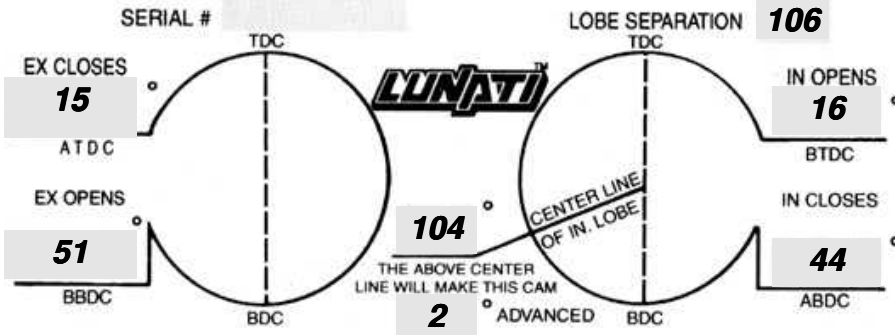

[ ] MAGAZINE/NEWSPAPER AD \_\_\_\_\_

WHAT OTHER AUTOMOTIVE MAGAZINES OR NEWAPAPERS DO YOU READ? \_\_\_\_\_

COMMENTS \_\_\_\_\_

PART # GRIND # SERIAL #  
**42906 SPAY2-298-310**

ALWAYS use recommended SPRINGS and LIFTERS

PART # **42906** GRIND # **SPAY2-298-310**

LIFT AT VALVE

**.531** IN **.507** EX.

ROCKER RATIO

**1.610** IN **1.610** EX.

VALVE ADJUSTMENT

**.010** IN **.010** EX.

APPLICATION

TIMING FIGURES OBTAINED AT .050° TAPPET LIFT

DURATION AT .050° TAPPET LIFT

**240**° IN. **246**° EX.

ADVERTISED DURATION

**298**° IN. **310**° EX.

PHONE (901) 365-0950

ASK A LUNATI PERFORMANCE CONSULTANT ABOUT THE FOLLOWING: