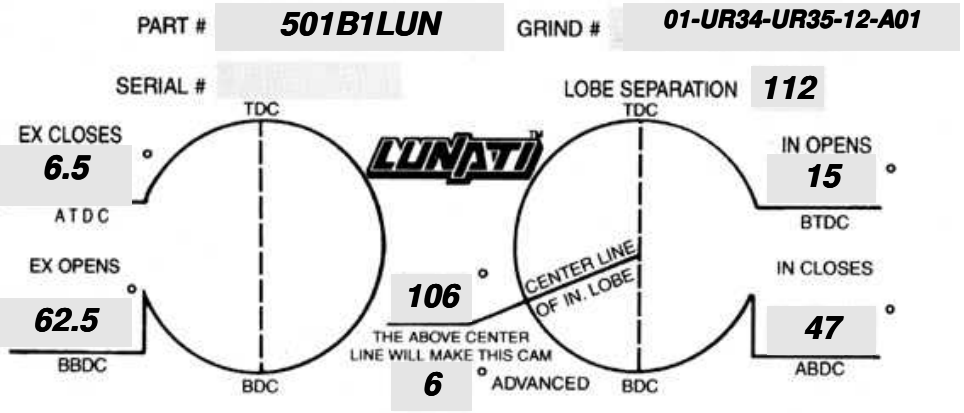

LIFT AT VALVE	<b>.556</b> IN	<b>.556</b> EX.
ROCKER RATIO	<b>1.500</b> IN	<b>1.500</b> EX.
VALVE ADJUSTMENT	<b>.026</b> IN	<b>.026</b> EX.
APPLICATION		

TIMING FIGURES OBTAINED AT .050" TAPPET LIFT		
DURATION AT .050" TAPPET LIFT	<b>242</b> IN.	<b>249</b> EX.
ADVERTISED DURATION	<b>278</b> IN.	<b>285</b> EX.