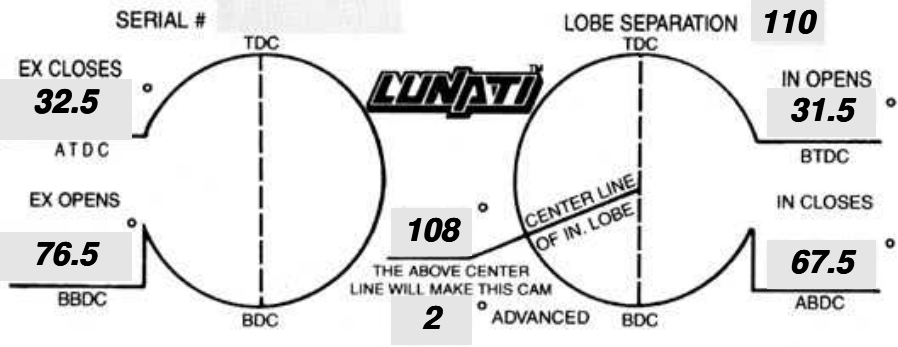

MAGAZINE/NEWSPAPER AD _____

WHAT OTHER AUTOMOTIVE MAGAZINES OR NEWAPAPERS DO YOU READ? _____

COMMENTS _____

PART #	GRIND #	SERIAL #
50207	RRB-330-340	

ALWAYS use recommended SPRINGS and LIFTERS

PART #	GRIND #
50207	RRB-330-340

LIFT AT VALVE	.680 IN	.695 EX.
ROCKER RATIO	1.700 IN	1.700 EX.
VALVE ADJUSTMENT	.026 IN	.028 EX.
APPLICATION		

TIMING FIGURES OBTAINED AT .050° TAPPET LIFT

DURATION AT .050° TAPPET LIFT	279 IN.	289 EX.
ADVERTISED DURATION	330 IN.	340 EX.