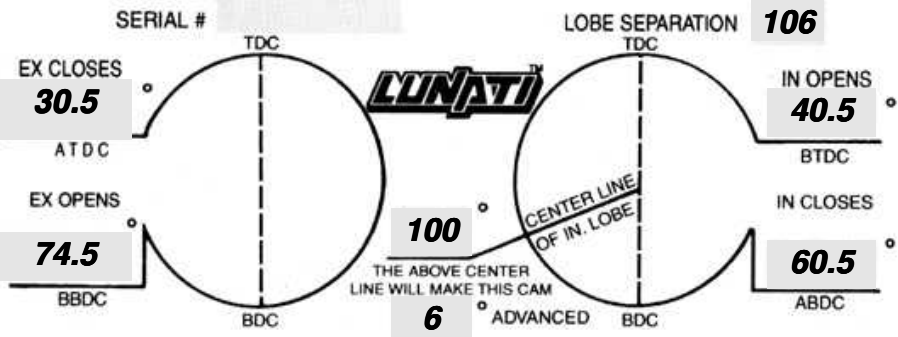

PART # **504A5LUN** GRIND # **04-UR13-UR14-06-A01** SERIAL # \_\_\_\_\_

ALWAYS use recommended SPRINGS and LIFTERS

PART # **504A5LUN** GRIND # **04-UR13-UR14-06-A01**

LIFT AT VALVE **.640** IN **.640** EX.  
 ROCKER RATIO **1.500** IN **1.500** EX.  
 VALVE ADJUSTMENT **.026** IN **.026** EX.  
 APPLICATION \_\_\_\_\_

TIMING FIGURES OBTAINED AT .050" TAPPET LIFT

DURATION AT .050" TAPPET LIFT **281** IN. **285** EX.  
 ADVERTISED DURATION **310** IN. **314** EX.

RECOMMENDED KIT #	<b>N.A.</b>
CONSIST OF THE FOLLOWING PARTS	
LIFTERS	_____
OUTER SPRINGS	_____
INNER SPRINGS	_____
RETAINERS	_____
VALVE LOCKS	_____
RECOMMENDED INSTALLED HEIGHT	_____ = _____ LBS.