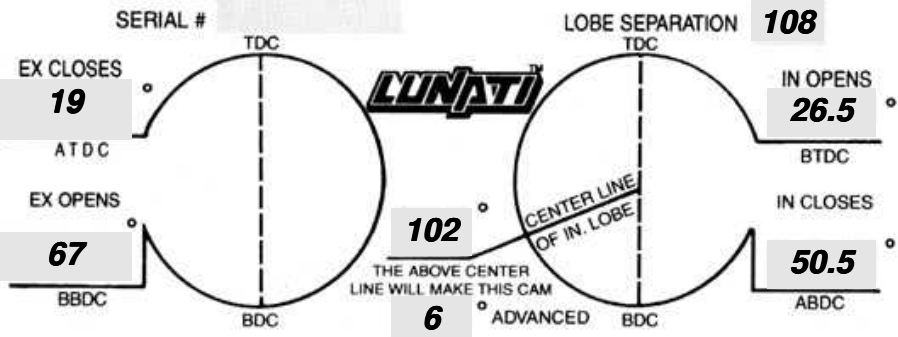

PART # **510B2LUN** GRIND # **10-UR32-UR33** SERIAL # _____

ALWAYS use recommended SPRINGS and LIFTERS

PART # **510B2LUN** GRIND # **10-UR32-UR33**

THE ABOVE CENTER LINE WILL MAKE THIS CAM 6° ADVANCED

LIFT AT VALVE **.593** IN **.593** EX.
ROCKER RATIO **1.600** IN **1.600** EX.
VALVE ADJUSTMENT **.020** IN **.022** EX.
APPLICATION _____

TIMING FIGURES OBTAINED AT .050° TAPPET LIFT

DURATION AT .050° TAPPET LIFT **257** IN. **266** EX.
ADVERTISED DURATION **290** IN. **300** EX.

RECOMMENDED KIT #	65565LUN
CONSIST OF THE FOLLOWING PARTS	
LIFTERS	72411LUN
OUTER SPRINGS	74640LUN
INNER SPRINGS	
RETAINERS	76113LUN
VALVE LOCKS	77103
RECOMMENDED INSTALLED HEIGHT	1.900 = 230 LBS.