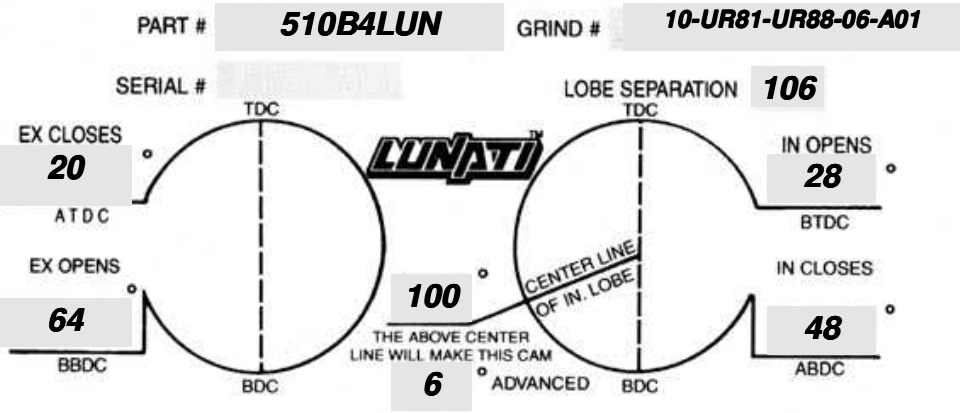

LIFT AT VALVE	<b>.621</b> IN	<b>.621</b> EX.
ROCKER RATIO	<b>1.600</b> IN	<b>1.600</b> EX.
VALVE ADJUSTMENT	<b>.020</b> IN	<b>.022</b> EX.
APPLICATION		

TIMING FIGURES OBTAINED AT .050° TAPPET LIFT		
DURATION AT .050° TAPPET LIFT	<b>256</b> IN.	<b>264</b> EX.
ADVERTISED DURATION	<b>287</b> IN.	<b>295</b> EX.