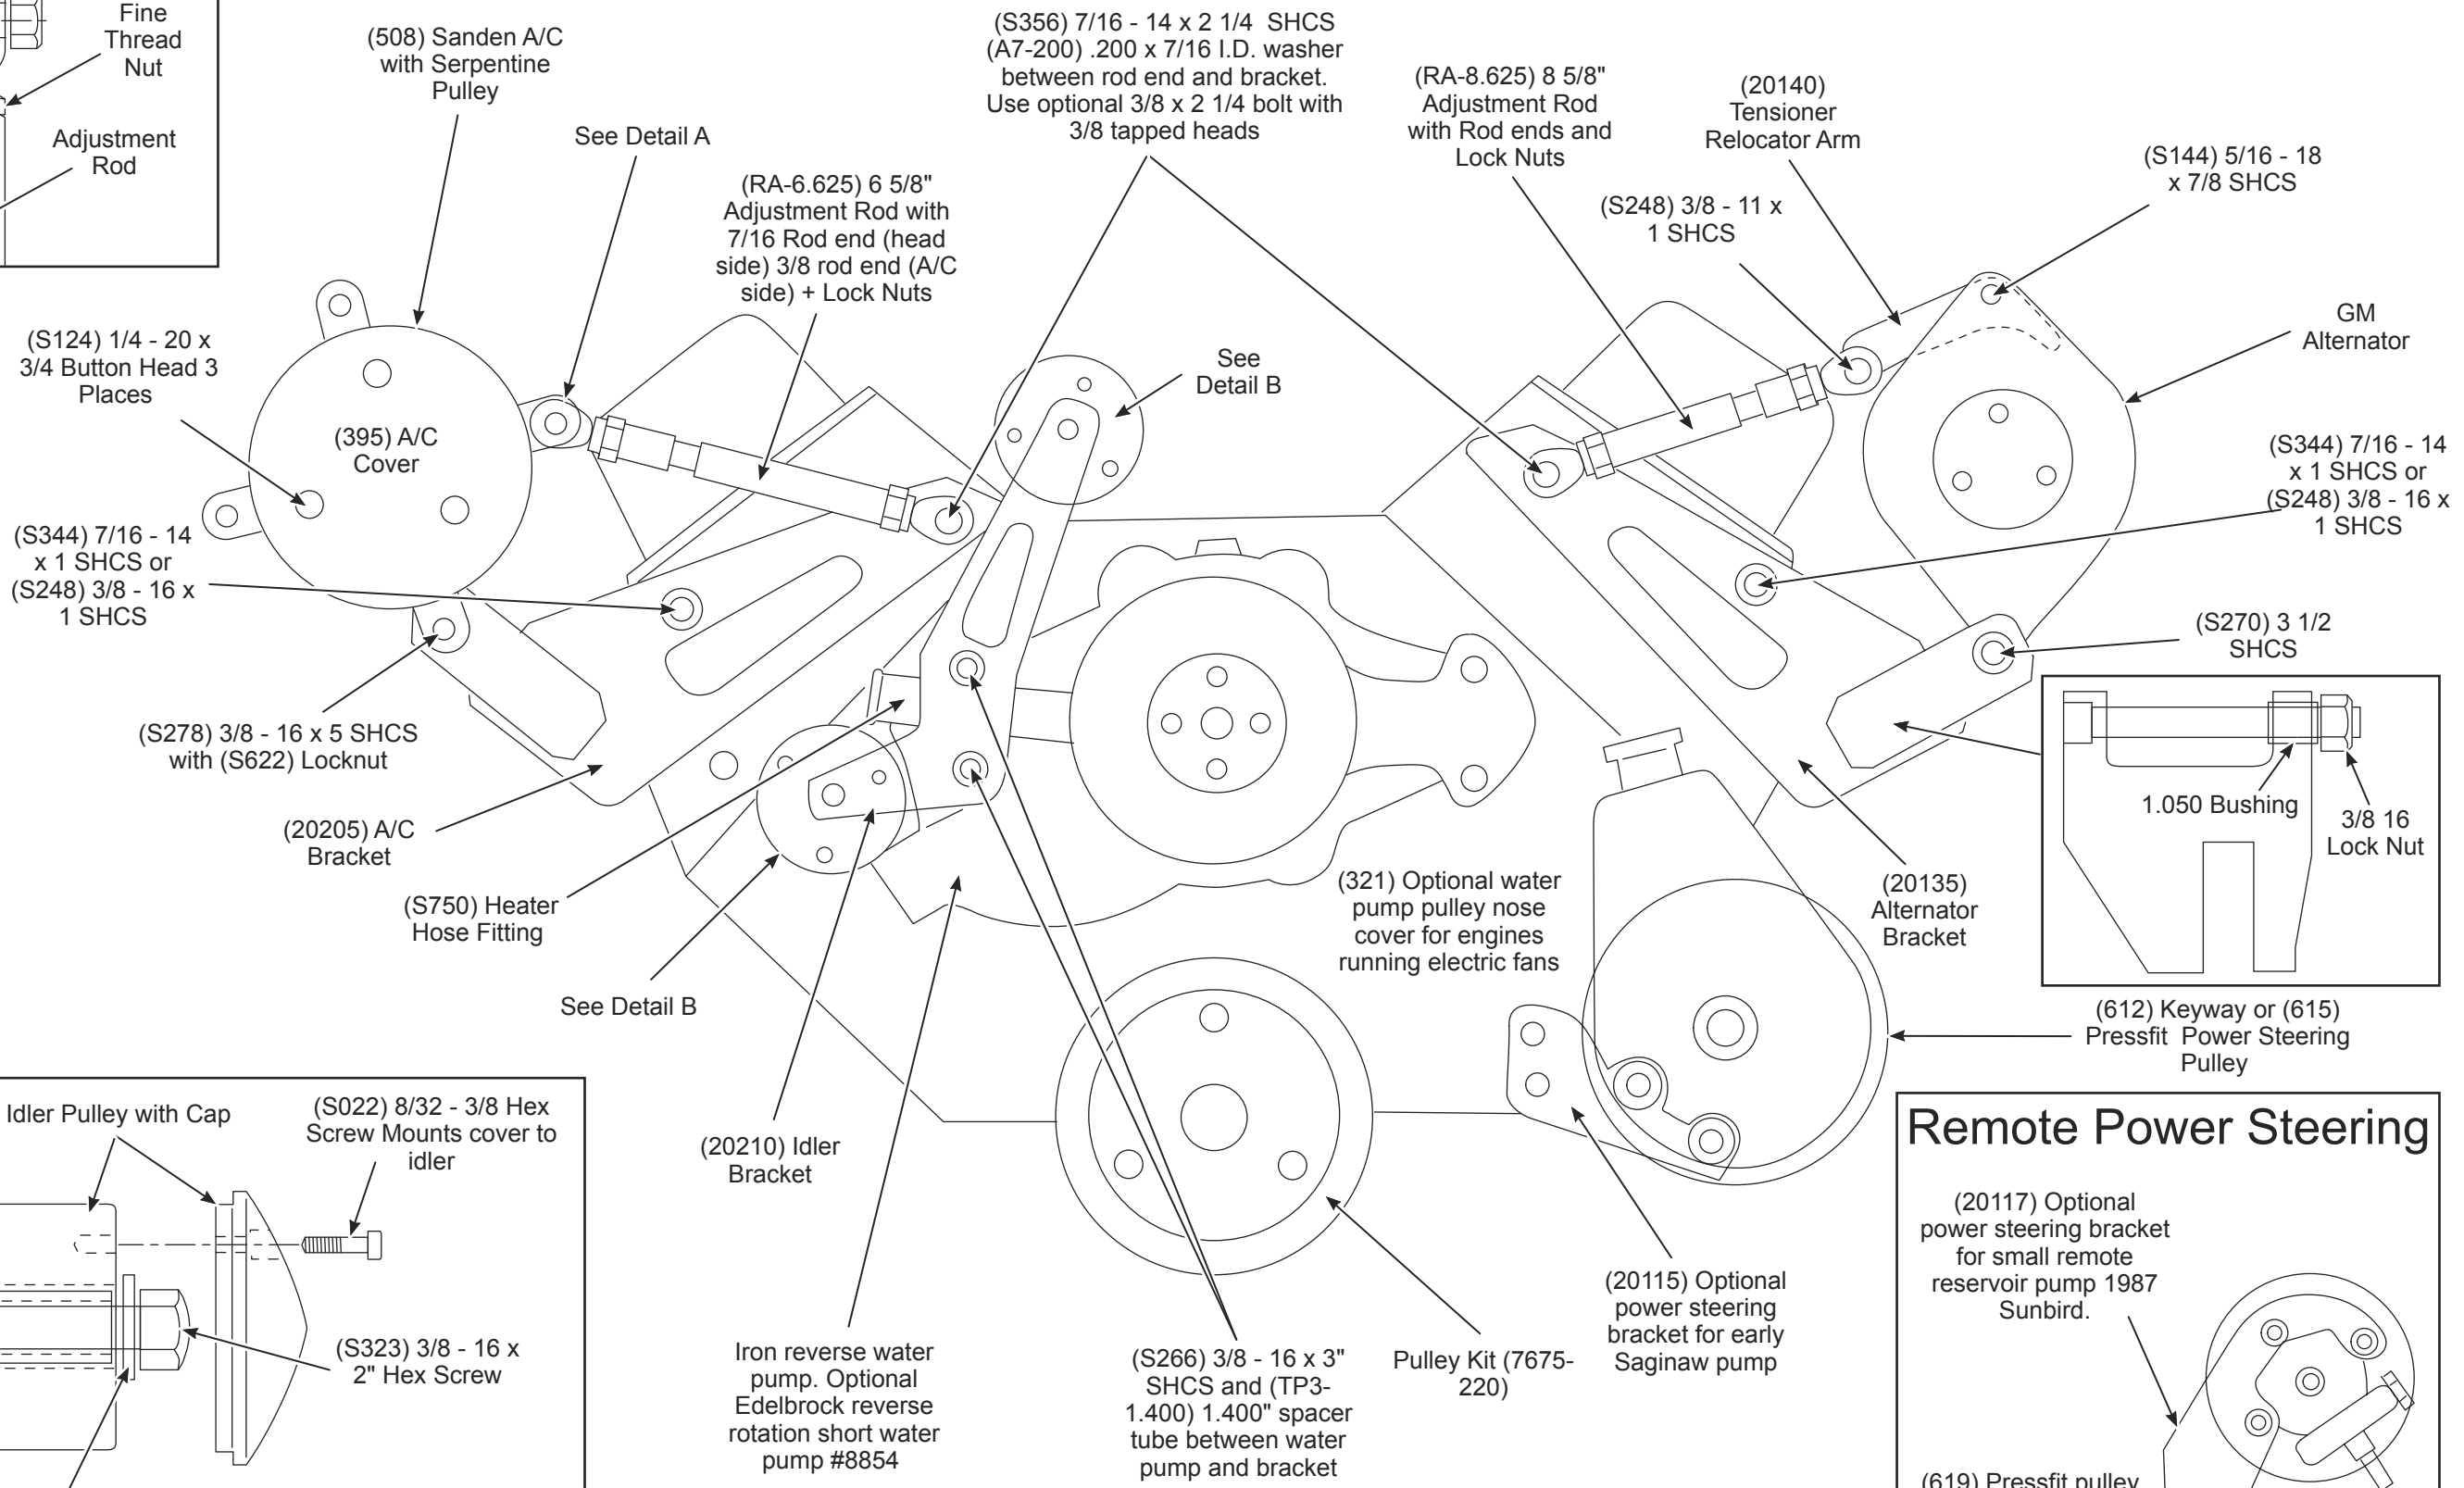

20510 Chevy Big Block Outward Mount Serpentine Kit Alternator, A/C and optional Power Steering

Revised 7-1-06

SHCS= Socket head cap screw

MARCH PERFORMANCE, INC. • 16160 PERFORMANCE WAY • NAPLES, FLORIDA 34110
Technical Support 888-729-9070