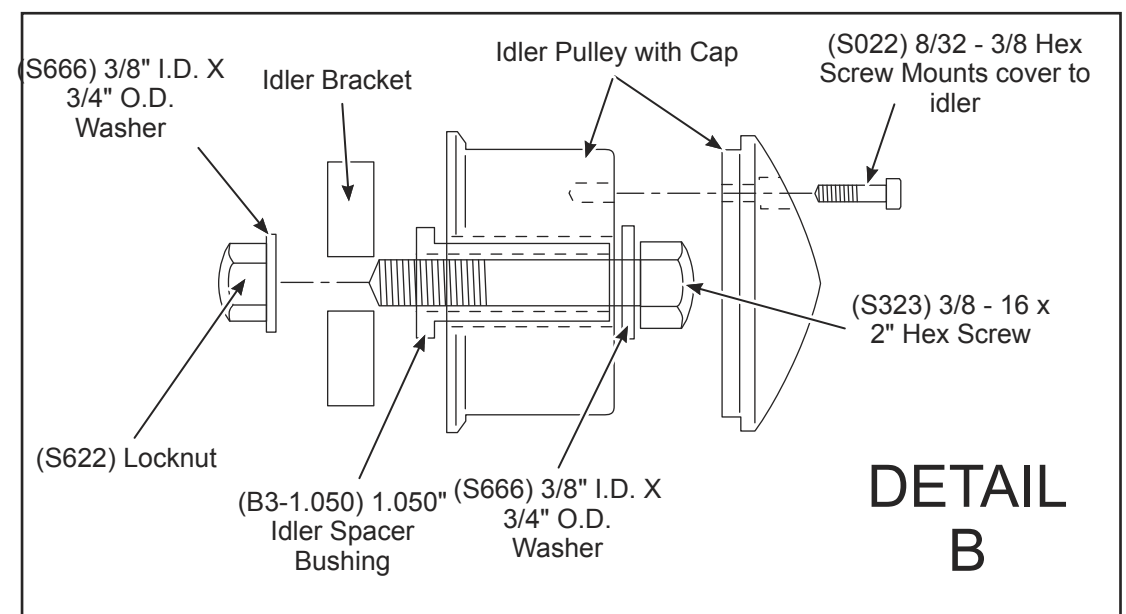

20510 Chevy Big Block Outward Mount Serpentine Kit Alternator, A/C and optional Power Steering

Revised 7-1-06

SHCS= Socket head cap screw

MARCH PERFORMANCE, INC. • 16160 PERFORMANCE WAY • NAPLES, FLORIDA 34110
Technical Support 888-729-9070