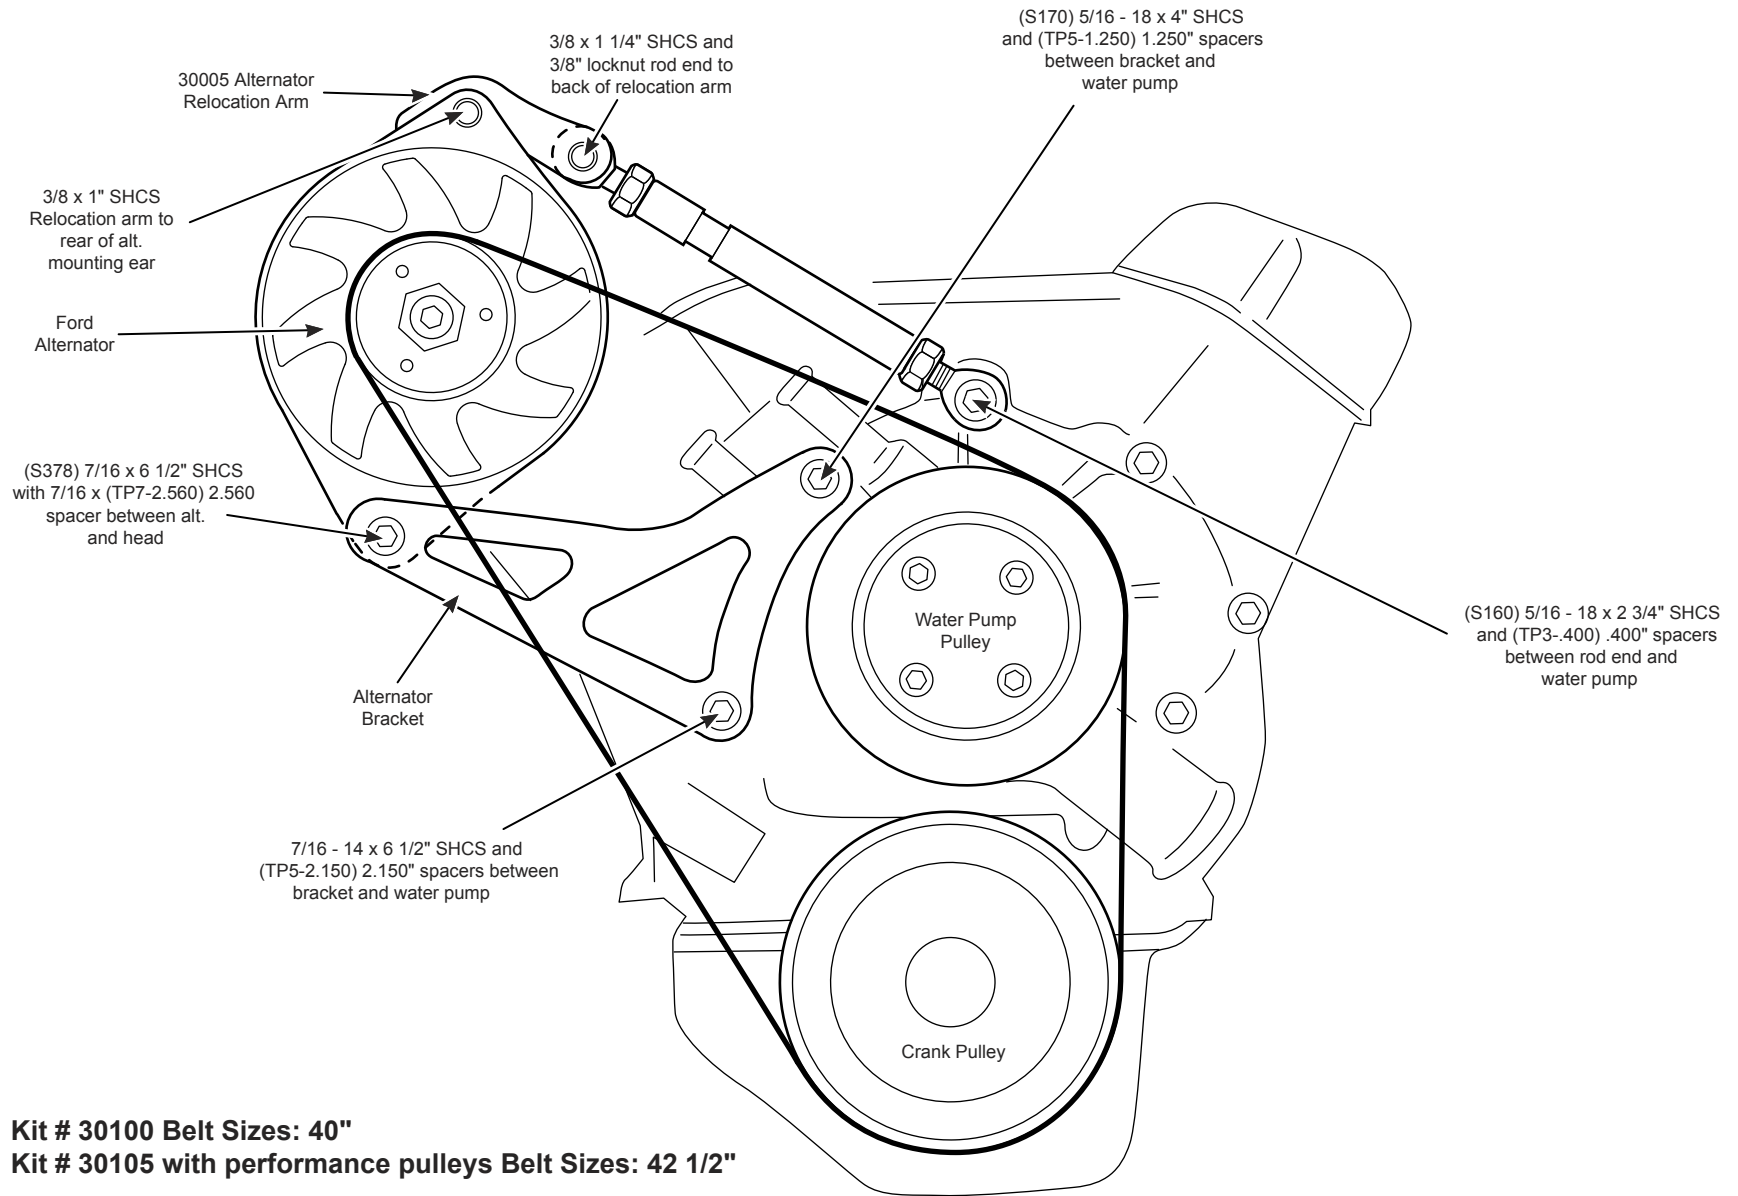

#30025, #30055, Ford 302, 351 Alternator Kit

Revised 6-25-07

Kit # 30100 Belt Sizes: 40"

Kit # 30105 with performance pulleys Belt Sizes: 42 1/2"

MARCH PERFORMANCE, INC. • 16160 PERFORMANCE WAY • NAPLES, FLORIDA 34110