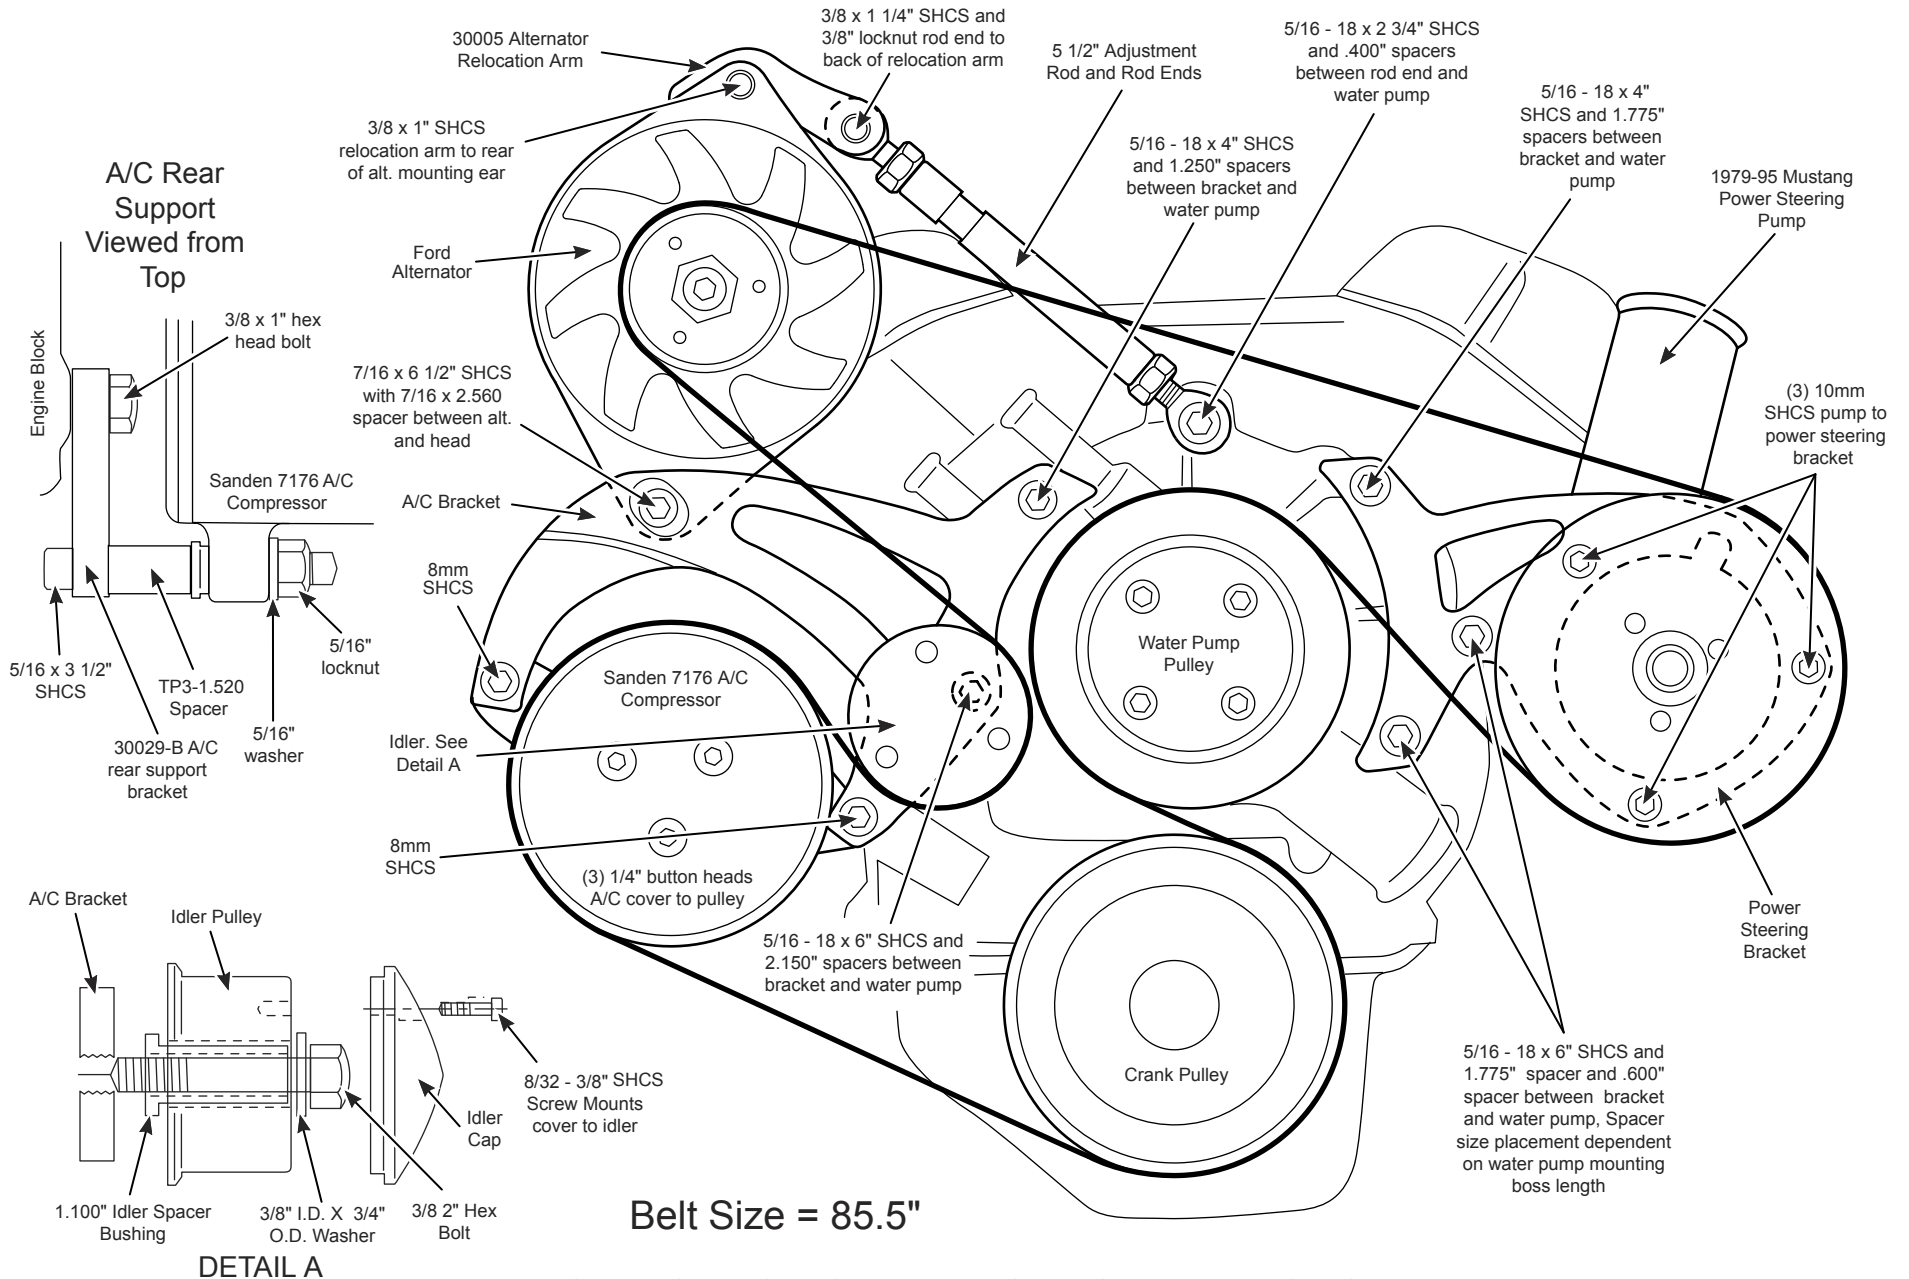

#30167 Ford 289, 302 Mid Mount A/C Alternator & Ford Pump Power Steering Kit

Revised 6-4-07

MARCH PERFORMANCE, INC. • 16160 PERFORMANCE WAY • NAPLES, FLORIDA 34110
Technical Support 888-729-9070