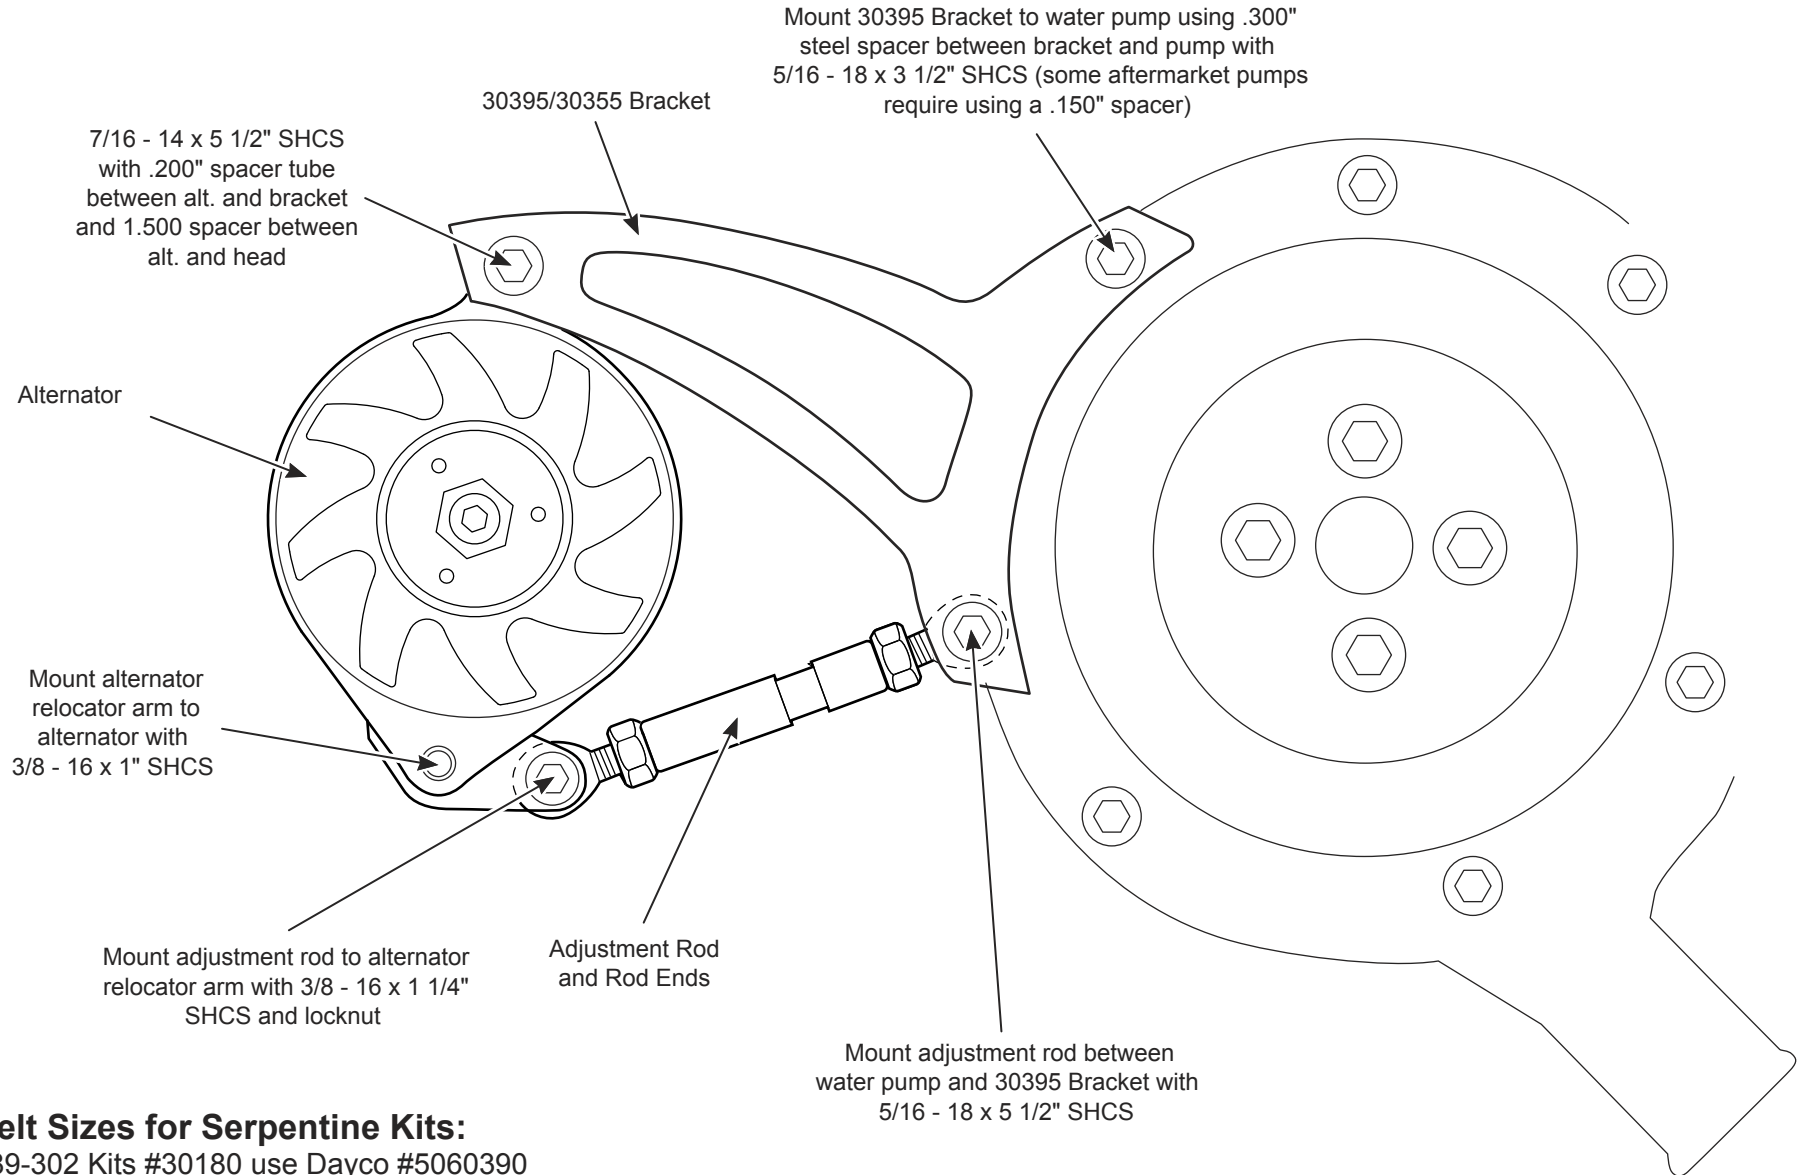

# Ford 289-302-351W Alternator Bracket Kit

Part# 30180, 30380, 30355, 30395

Revised 7-1-06

### Belt Sizes for Serpentine Kits:

289-302 Kits #30180 use Dayco #5060390

351W Kits #30380 use Dayco #5060415

MARCH PERFORMANCE, INC. • 16160 PERFORMANCE WAY • NAPLES, FLORIDA 34110

Technical Support 888-729-9070