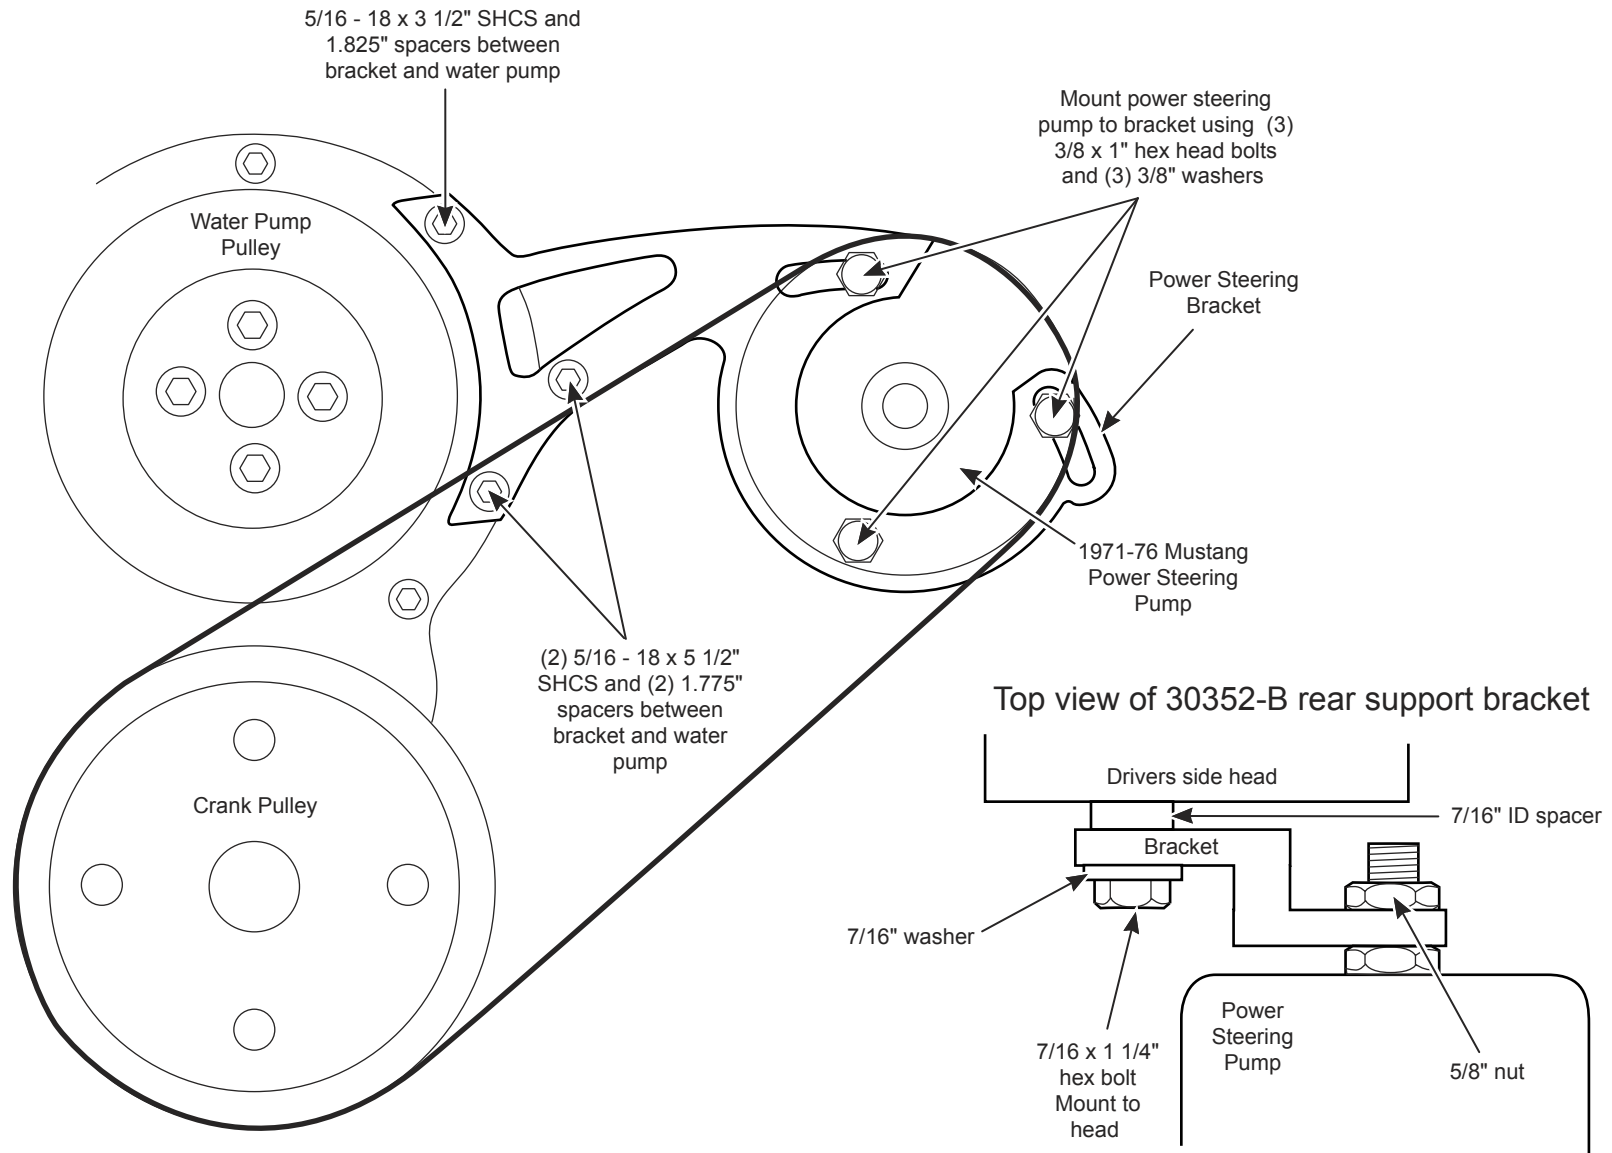

# Ford 289, 302 351W Power Steering Bracket Kit

**289/302 6 Rib Belt Sizes:**

38" Power Steering

**351W 6 Rib Belt Sizes:**

40" Power Steering