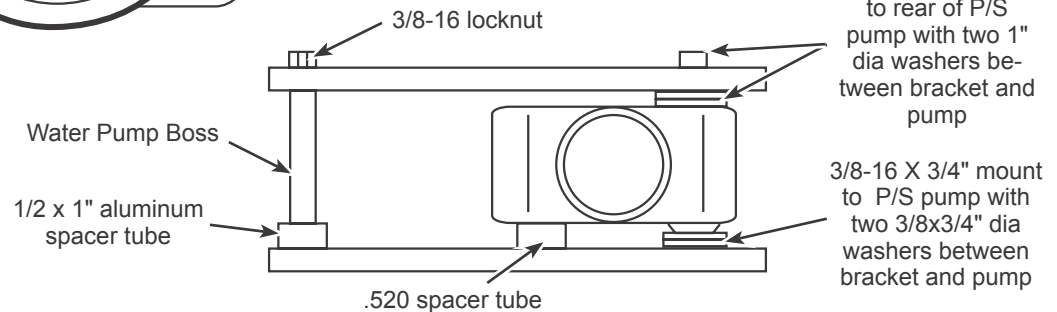

#40520 #40525 #40530 #40535
Chrysler 383, 400, 426,440c.i.

Revised 7-1-06

Belts for Mopar Kits 426, 440c.i.
 40525 & 40535 Alternator Belt use Dayco 5060436
 40525 & 40535 Power Steering Belt use Dayco 5060410

Belts for Mopar Kits 383, 400c.i.
 40520 & 40530 Alternator Belt use Dayco 5060425
 40520 & 40530 Power Steering Belt use Dayco 5060410

Top View Mopar Power Steering Bracket