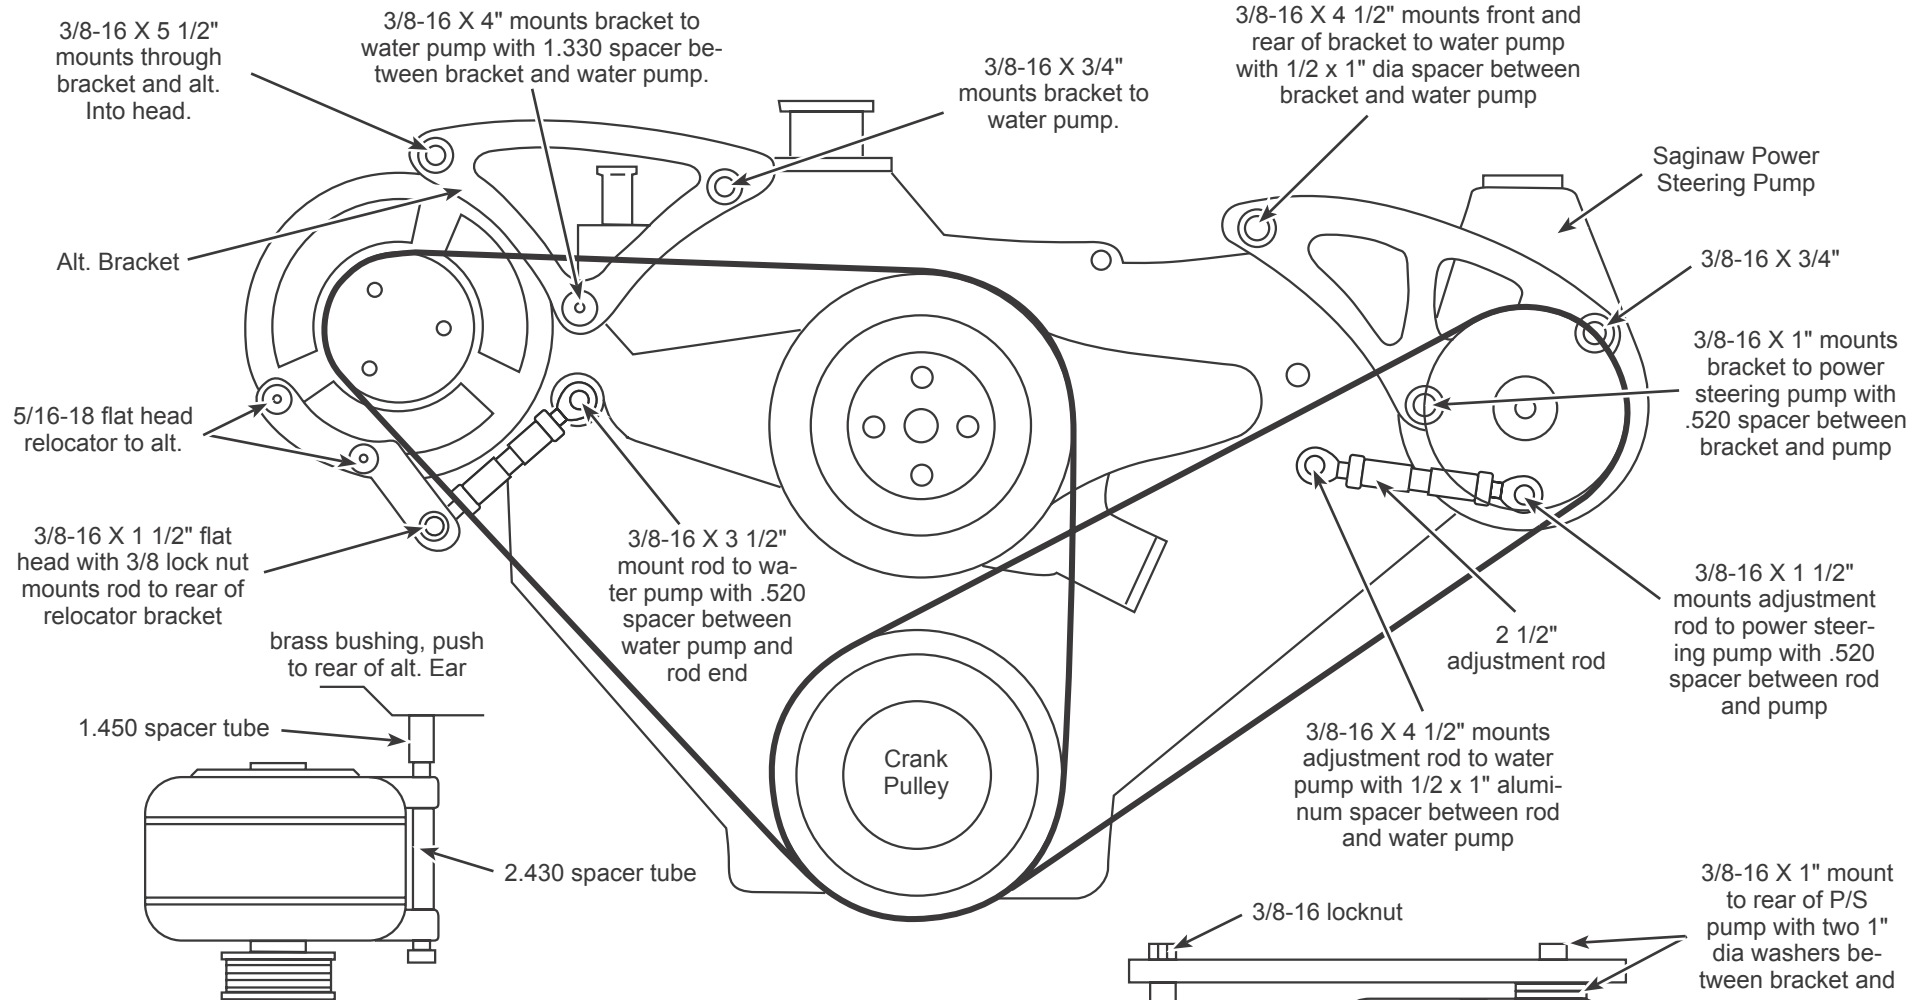

#40520 #40525 #40530 #40535
Chrysler 383, 400, 426,440c.i.

Revised 7-1-06

Belts for Mopar Kits 426, 440c.i.
 40525 & 40535 Alternator Belt use Dayco 5060436
 40525 & 40535 Power Steering Belt use Dayco 5060410

Belts for Mopar Kits 383, 400c.i.
 40520 & 40530 Alternator Belt use Dayco 5060425
 40520 & 40530 Power Steering Belt use Dayco 5060410

Top View Mopar Power Steering Bracket