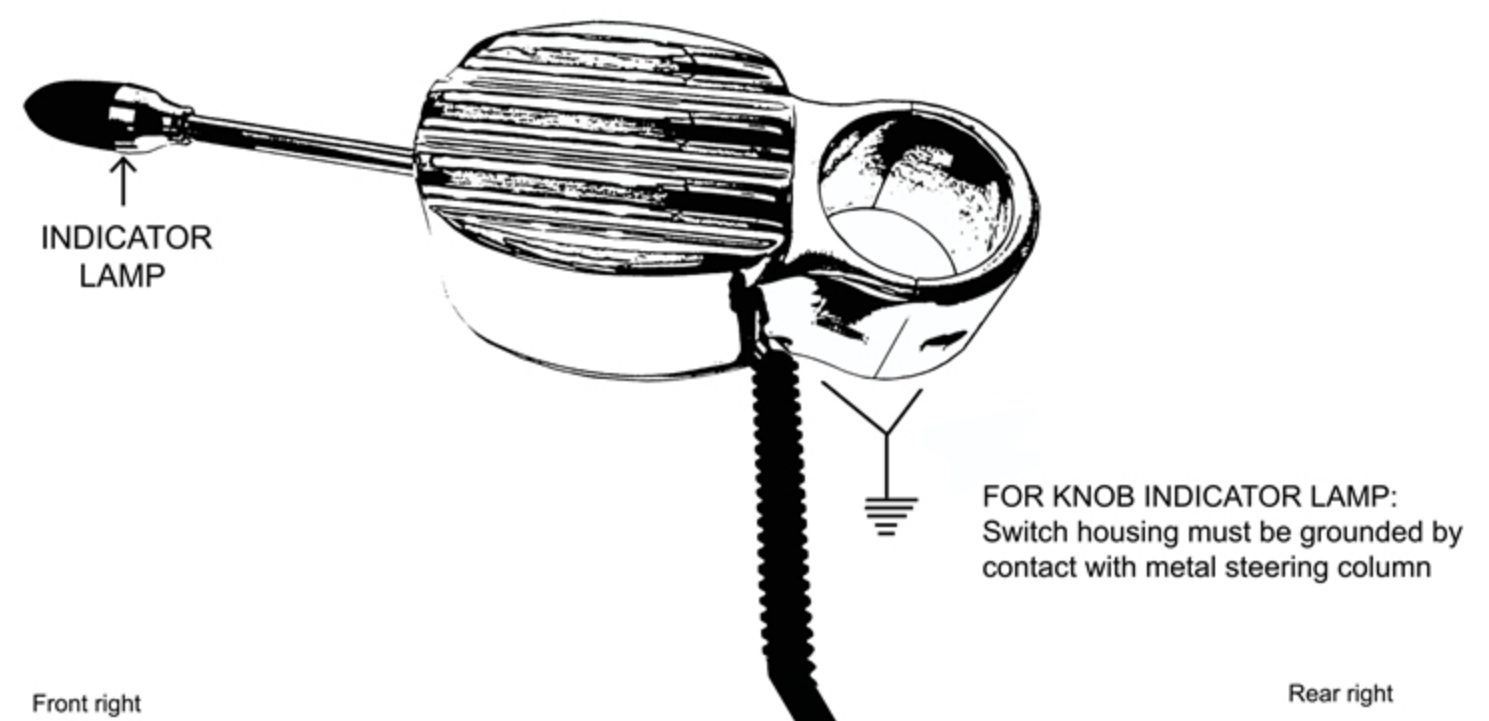

LIME WOODS

Turn Signal Diagram

- Black — **1** — Right rear flasher lamp
- Sky Blue — **2** — Right front flasher lamp
- Dark Blue — **3** — Left rear flasher lamp
- Green — **4** — Left front flasher lamp
- Orange — **5** — Stop switch
- Red — **6** — Flasher L terminal
- Yellow — **7** — Flasher P terminal (For indicator lamp inside switch)
- ⏏ = Negative ground on car body

Yellow - Flasher Can "P" Terminal

Green - Left Front Flasher

Orange - Stop Lamp Switch

Black - Right Rear Flasher

Blue - Left Rear Flasher

Red - Flasher Can "L" Terminal

Light Blue - Right Front Flasher