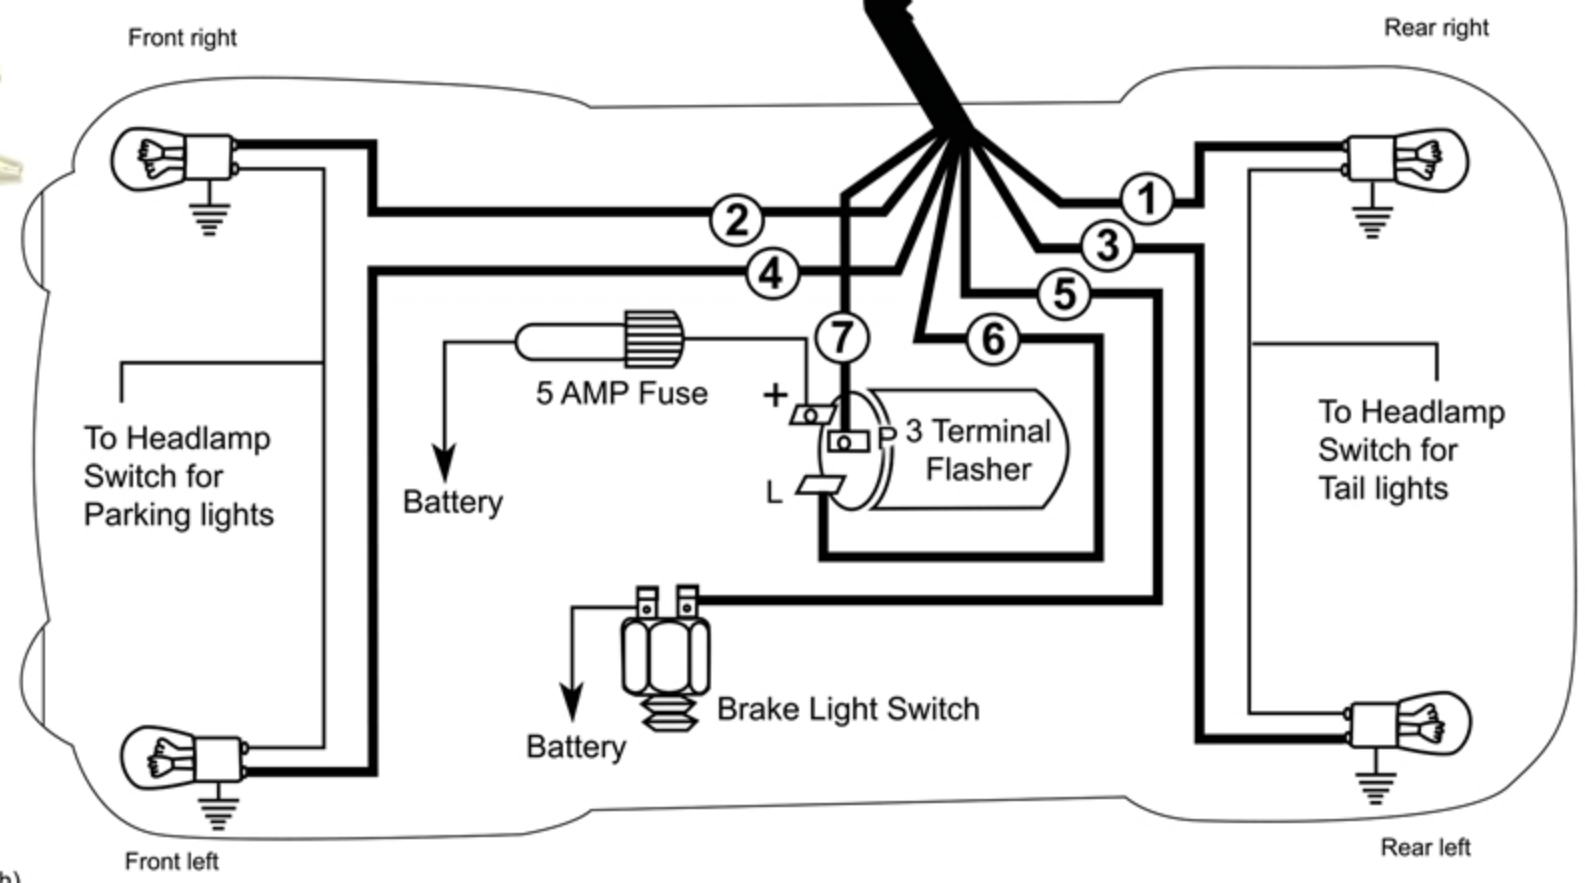

LIME WOODS

Turn Signal Diagram

- Black — **1** — Right rear flasher lamp
- Sky Blue — **2** — Right front flasher lamp
- Dark Blue — **3** — Left rear flasher lamp
- Green — **4** — Left front flasher lamp
- Orange — **5** — Stop switch
- Red — **6** — Flasher L terminal
- Yellow — **7** — Flasher P terminal (For indicator lamp inside switch)
- ⏏ = Negative ground on car body

Yellow - Flasher Can "P" Terminal

Green - Left Front Flasher

Orange - Stop Lamp Switch

Black - Right Rear Flasher

Blue - Left Rear Flasher

Red - Flasher Can "L" Terminal

Light Blue - Right Front Flasher