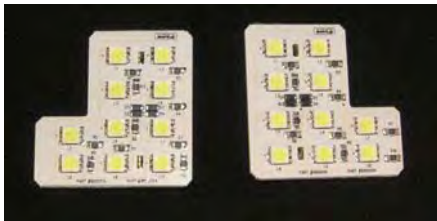

INSTALLATION INSTRUCTIONS

PREMIUM LED DOME LIGHT KIT

#980023 (07-08 Silverado/Sierra LD/HD Ext. Cab)

PUTCO

Please note: You must follow these instructions to install the parts correctly otherwise damage may occur.
Read all instructions before installation and check to see if all parts listed are included.

DOME LIGHTS

Front