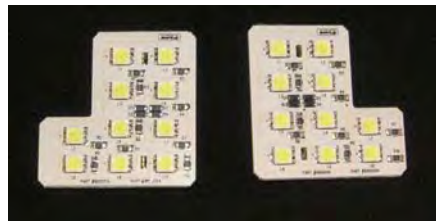

INSTALLATION INSTRUCTIONS

PREMIUM LED DOME LIGHT KIT

#980023 (07-08 Silverado/Sierra LD/HD Ext. Cab)

PUTCO

Please note: You must follow these instructions to install the parts correctly otherwise damage may occur.
Read all instructions before installation and check to see if all parts listed are included.

DOME LIGHTS

Middle

Rear

PREMIUM LED DOME LIGHT INSTALLATION

Questions? Call Putco's customer service at 1-800-247-3974
Monday – Friday, 8am – 5pm central time
216 West First Street ▪ Story City, IA ▪ 50248
www.putco.com

LIMITED WARRANTY

Putco guarantees its products against defects in workmanship and material for as long as you own your vehicle. All painted products have a 90 day warranty on the painted surface. Any defects resulting from faulty material or workmanship will be warranted by Putco and repaired or replaced at our discretion. Putco assumes no extra labor costs. Damages caused by freight carriers, improper installation, misuse, collision, or neglect will not be warranted by Putco. Putco is not liable for any vehicle damage resulting from the installation of our Pure LED Premium Dome Lights.