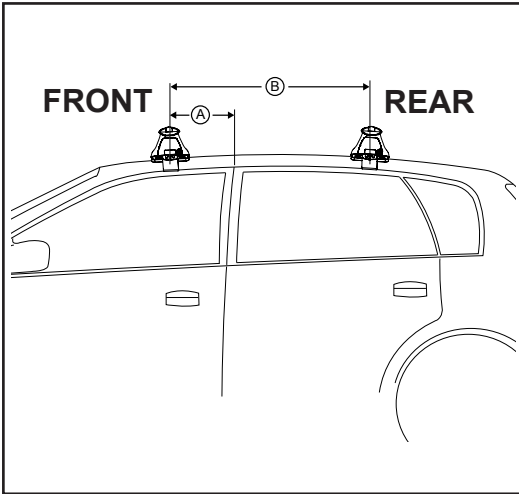

DK190 Rhino-Rack VA, Aero, Euro & HD crossbar instruction

IDENTIFICATION CHART

VA crossbar

AERO crossbar

EURO crossbar

HD crossbar

Vehicle	Date	Crossbar	FRONT CROSSBAR					REAR CROSSBAR						
			Front Right Pad/ Clamp	Front Left Pad/ Clamp	Measurement strip length per side	Measurement strip length per side	Measurement Distance (x)	Foot plate arrow direction	Rear Right Pad/ Clamp	Rear Left Pad/ Clamp	Measurement strip length per side	Measurement strip length per side	Measurement Distance (x)	Foot plate arrow direction
Ford F250 Crew Cab pickup	2008 on	1500mm	M367 SUB0258		177mm	122mm	1242mm / 48,57/64"	OUT	M367 SUB0258		177mm	122mm	1242mm / 48,57/64"	OUT
			Arrow FORWARD						Arrow FORWARD					
Ford F350 Crew Cab pickup	2008 on	1500mm	M367 SUB0258		177mm	122mm	1242mm / 48,57/64"	OUT	M367 SUB0258		177mm	122mm	1242mm / 48,57/64"	OUT
			Arrow FORWARD						Arrow FORWARD					
Ford F450 Crew Cab pickup	2008 on	1500mm	M367 SUB0258		177mm	122mm	1242mm / 48,57/64"	OUT	M367 SUB0258		177mm	122mm	1242mm / 48,57/64"	OUT
			Arrow FORWARD						Arrow FORWARD					

DK190 Rhino-Rack VA, Aero, Euro & HD crossbar instruction

Measurement A: CENTRE of door jamb to CENTRE arrow of leg foot plate.

Measurement B: CENTRE of Front leg foot plate arrow to CENTRE of Rear leg foot plate arrow.

* Open doors. Pull rubber door seal back. Fit clamp.

* After cross bars and clamp are correctly fitted re-fit the rubber door seal.

Direction of Pad, Arrow and Foot Plates

VEHICLE	Date	Measurement A	Measurement B	Load Rating (includes racks 5kg/ 11lbs)
Ford F250 Crew Cab pickup*	2008 on	300mm / 11,13/16"	800mm / 31,1/2"	75kg / 165lbs
Ford F350 Crew Cab pickup*	2008 on	300mm / 11,13/16"	800mm / 31,1/2"	75kg / 165lbs
Ford F450 Crew Cab pickup*	2008 on	300mm / 11,13/16"	800mm / 31,1/2"	75kg / 165lbs