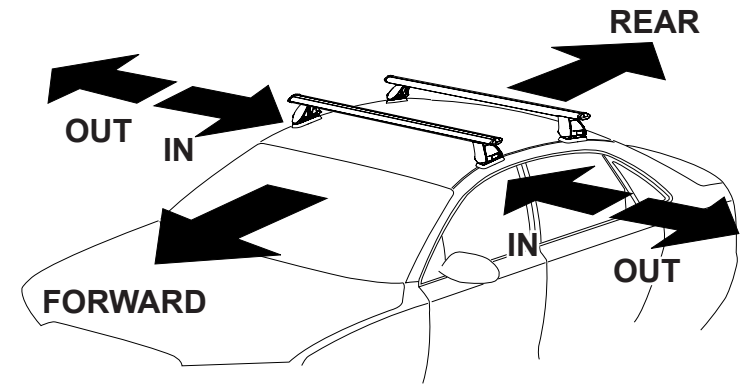

DK190 Rhino-Rack VA, Aero, Euro & HD crossbar instruction

Measurement A: CENTRE of door jamb to CENTRE arrow of leg foot plate.

Measurement B: CENTRE of Front leg foot plate arrow to CENTRE of Rear leg foot plate arrow.

Carrying capacity: Roof rack is rated to 75kg. Please refer to manufacturers handbook for your vehicles maximum roof load capacity. Always use the lower of the two figures.

If your vehicle is not listed on this fitting instruction please refer to your countries Rhino-Rack web site for the latest information.

* Open doors. Pull rubber door seal back. Fit clamp.

* After cross bars and clamp are correctly fitted re-fit the rubber door seal.

Direction of Pad, Arrow and Foot Plates

VEHICLE	Date	Measurement A	Measurement B	Load Rating (includes racks 5kg/ 11lbs)
Ford F250 Crew Cab pickup*	2008 on	300mm / 11,13/16"	800mm / 31,1/2"	75kg / 165lbs
Ford F350 Crew Cab pickup*	2008 on	300mm / 11,13/16"	800mm / 31,1/2"	75kg / 165lbs
Ford F450 Crew Cab pickup*	2008 on	300mm / 11,13/16"	800mm / 31,1/2"	75kg / 165lbs