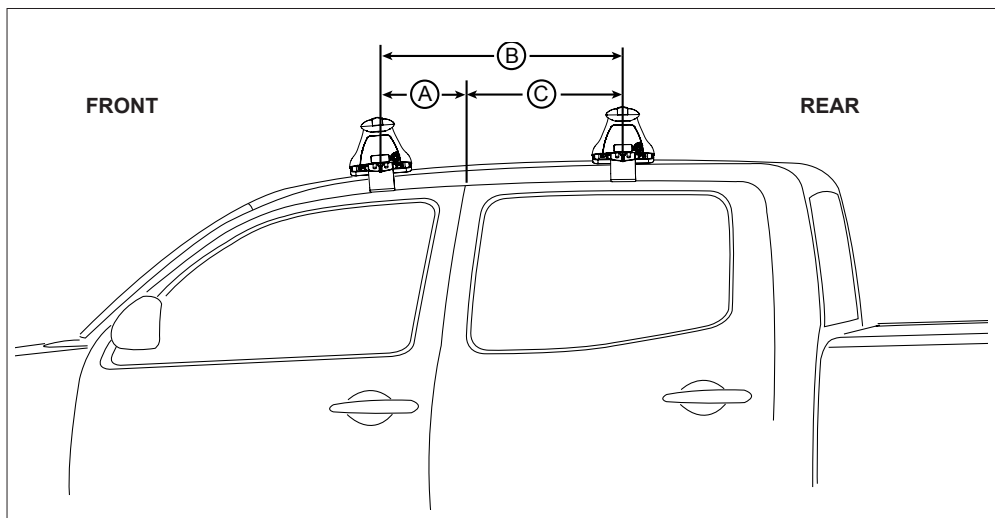

Measurement A: CENTRE of door jamb to CENTRE arrow of leg foot plate.

Measurement B: CENTRE of Front leg foot plate arrow to CENTRE of Rear leg foot plate arrow.

Carrying capacity: Roof rack is rated to 75kg. Please refer to manufacturers handbook for your vehicles maximum roof load capacity. Always use the lower of the two figures.

If your vehicle is not listed on this fitting instruction please refer to your countries Rhino-Rack web site for the latest information.

VEHICLE	Date	Measurement A	Measurement B	Measurement C	Load Rating (includes racks 5kg/ 11lbs)
Chevrolet Silverado 1500 Crew Cab GMC Sierra 1500 Crew Cab	14-18	250mm / 9,27/32"	800mm / 31,1/2"	550mm / 21,21/32"	35kg / 77lbs (one crossbar) 75kg / 165lbs (two crossbars)
Chevrolet Silverado 1500 Double Cab GMC Sierra 1500 Double Cab	14-18	250mm / 9,27/32"	700mm / 27,9/16"	450mm / 17,23/32"	35kg / 77lbs (one crossbar) 75kg / 165lbs (two crossbars)
Chevrolet Silverado 1500 Crew Cab (Single Centre bar) GMC Sierra 1500 Crew Cab (Single Centre bar)	14-18	-	-	250mm / 9,27/32"	35kg / 77lbs (one crossbar)