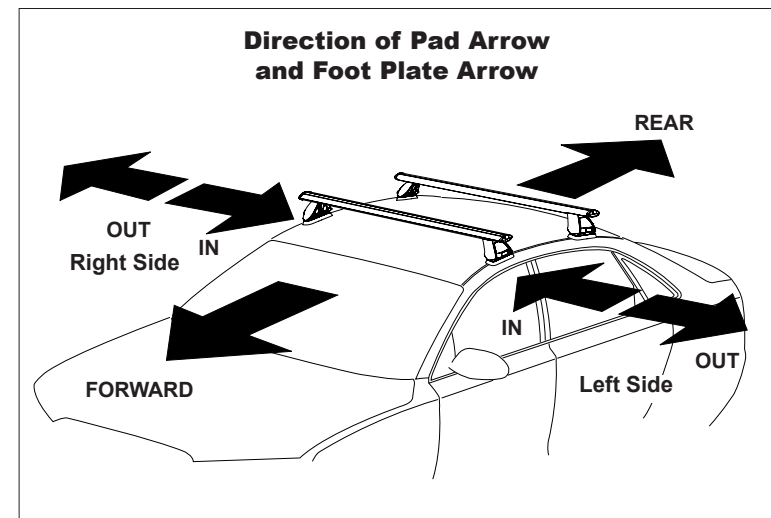

Measurement A: CENTRE of door jamb to CENTRE arrow of leg foot plate.

Measurement B: CENTRE of Front leg foot plate arrow to CENTRE of Rear leg foot plate arrow.

Carrying capacity: Roof rack is rated to 75kg. Please refer to manufacturers handbook for your vehicles maximum roof load capacity. Always use the lower of the two figures.

If your vehicle is not listed on this fitting instruction please refer to your countries Rhino-Rack web site for the latest information.

VEHICLE	Date	Measurement A	Measurement B	Measurement C	Load Rating (includes racks 5kg/ 11lbs)
Chevrolet Silverado 1500 Crew Cab GMC Sierra 1500 Crew Cab	14-18	250mm / 9,27/32"	800mm / 31,1/2"	550mm / 21,21/32"	35kg / 77lbs (one crossbar) 75kg / 165lbs (two crossbars)
Chevrolet Silverado 1500 Double Cab GMC Sierra 1500 Double Cab	14-18	250mm / 9,27/32"	700mm / 27,9/16"	450mm / 17,23/32"	35kg / 77lbs (one crossbar) 75kg / 165lbs (two crossbars)
Chevrolet Silverado 1500 Crew Cab (Single Centre bar) GMC Sierra 1500 Crew Cab (Single Centre bar)	14-18	-	-	250mm / 9,27/32"	35kg / 77lbs (one crossbar)