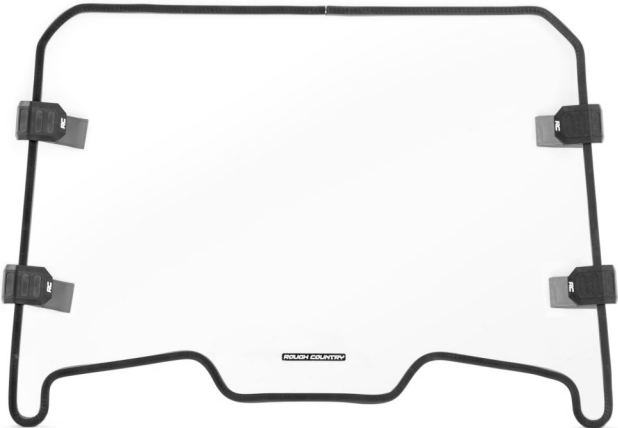

POLARIS 2019-20 RZR XP 1000 Full Front Windshield

Thank you for choosing Rough Country for all your vehicle needs.

Please read instructions before beginning installation. Check the kit hardware against the kit contents shown below. Be sure you have all needed parts and know where they go.

- KIT CONTENTS:**
 Windshield x1
 Seal x1
 Straps x4

Torque Specs:

Size	Grade 5	Grade 8	Size	Class 8.8	Class 10.9
5/16"	15 ft/lbs	20ft/lbs	6MM	5ft/lbs	9ft/lbs
3/8"	30 ft/lbs	35ft/lbs	8MM	18ft/lbs	23ft/lbs
7/16"	45 ft/lbs	60ft/lbs	10MM	32ft/lbs	45ft/lbs
1/2"	65 ft/lbs	90ft/lbs	12MM	55ft/lbs	75ft/lbs
9/16"	95 ft/lbs	130ft/lbs	14MM	85ft/lbs	120ft/lbs
5/8"	135ft/lbs	175ft/lbs	16MM	130ft/lbs	165ft/lbs
3/4"	185ft/lbs	280ft/lbs	18MM	170ft/lbs	240ft/lbs