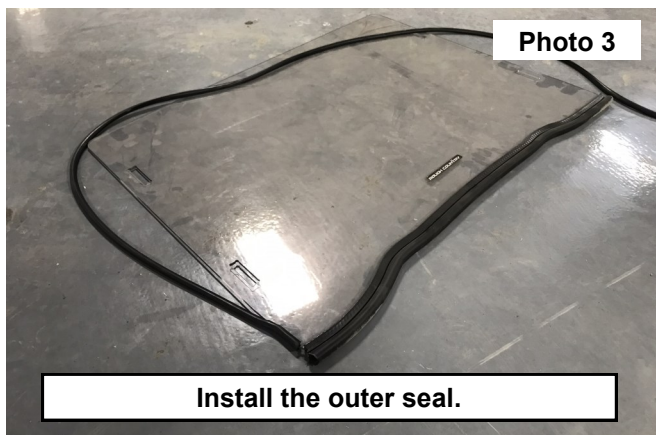

3. Install the outer seal onto the windshield. **See Photo 3.**
4. Install the windshield onto the UTV. **See Photo 4.**