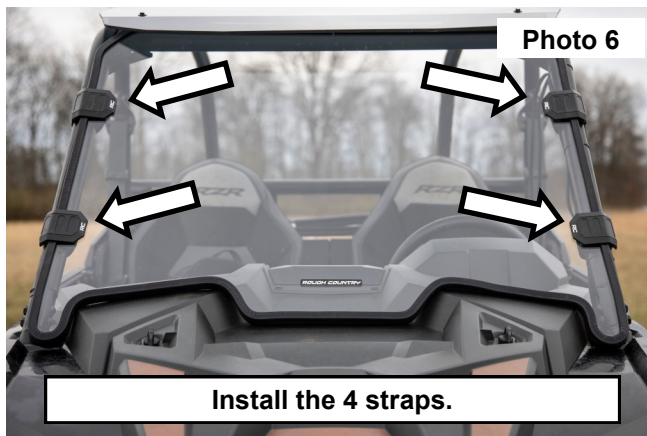

3. Install the outer seal onto the windshield. **See Photo 3.**
4. Install the windshield onto the UTV. **See Photo 4.**

5. **NOTE:** How the strap is wrapped behind the pin. **See Photo 5.**
6. Install the 4 straps into the opening in each corner of the windshield. **See Photo 6.**