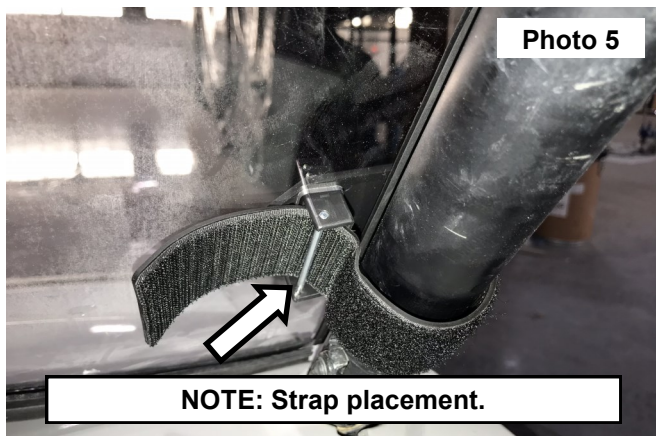

INSTALLATION INSTRUCTIONS

1. Remove the protective covering from the windshield. **See Photo 1.**
2. Locate the supplied lower windshield seal and install onto the bottom of the windshield. **See Photo 2.**

3. Install the outer seal onto the windshield. **See Photo 3.**
4. Install the windshield onto the UTV. **See Photo 4.**

5. **NOTE:** How the strap is wrapped behind the pin. **See Photo 5.**
6. Install the 4 straps into the opening in each corner of the windshield. **See Photo 6.**