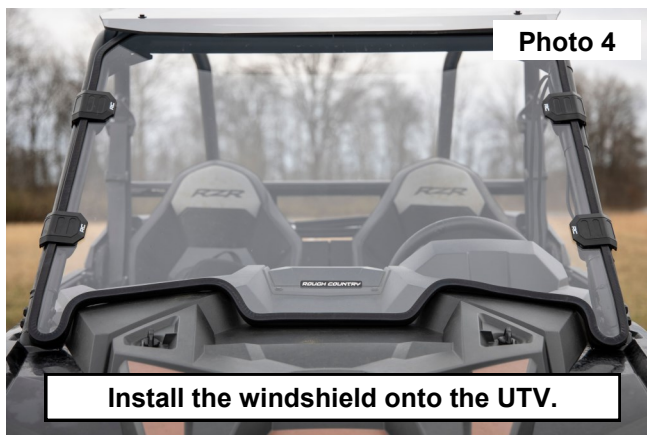

3. Install the outer seal onto the windshield. **See Photo 3.**
4. Install the windshield onto the UTV. **See Photo 4.**