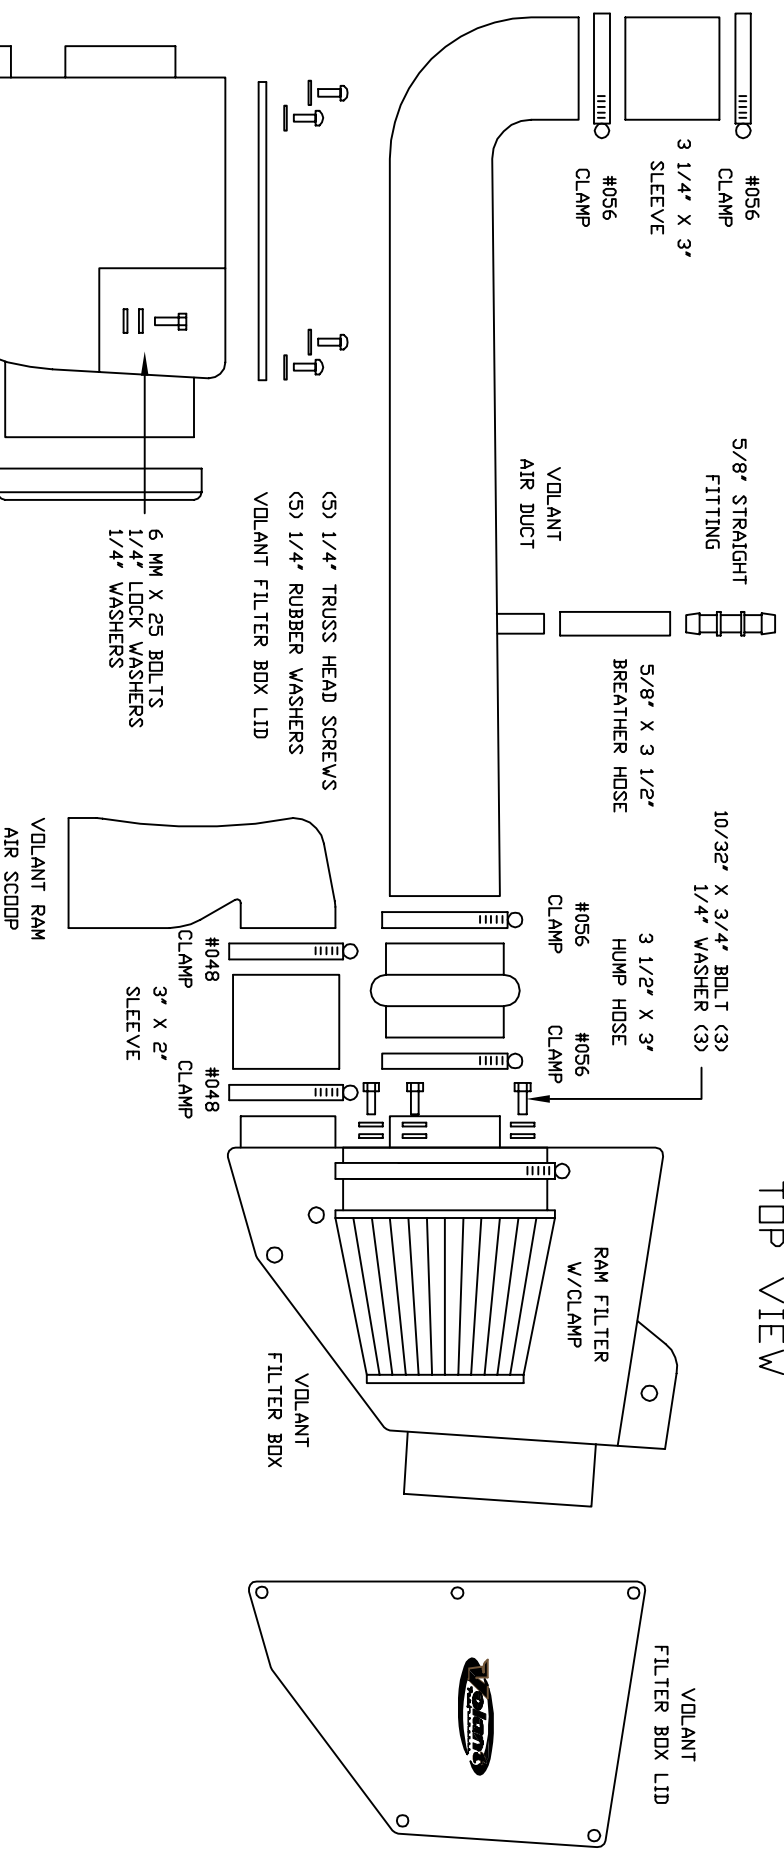

VOLANT AIR INTAKE SYSTEMS  
 PART NO: 12640  
 INSTALLATION INSTRUCTIONS  
 WWW.VOLANTPERFORMANCE.COM  
 TECH SUPPORT: (909) 476-7225

12640 PARTS LIST					
1	VOLANT FILTER BOX	1	3 1/2" X 3" HUMP HOSE	2	3/8" WASHERS
1	VOLANT FILTER BOX LID	4	#056 CLAMPS	1	1/4" LOCK WASHER
1	VOLANT AIR DUCT	2	#048 CLAMPS	2	3/8" LOCK WASHERS
1	VOLANT RAM AIR SCOOP	3	10/32" X 3/4" BOLTS	5	1/4" TRUSS HEAD SCREWS
1	RAM FILTER W/CLAMP	1	6 MM X 25 BOLTS	5	1/4" RUBBER WASHERS
1	3 1/4" X 3" SLEEVE	2	8 MM X 20 BOLTS	1	5/8" X 3 1/2" BREATHER HOSE
1	3" X 2" SLEEVE	4	1/4" WASHER	1	18 1/4" VINYL TRIM W/SPONGE

TOP VIEW

FRONT VIEW