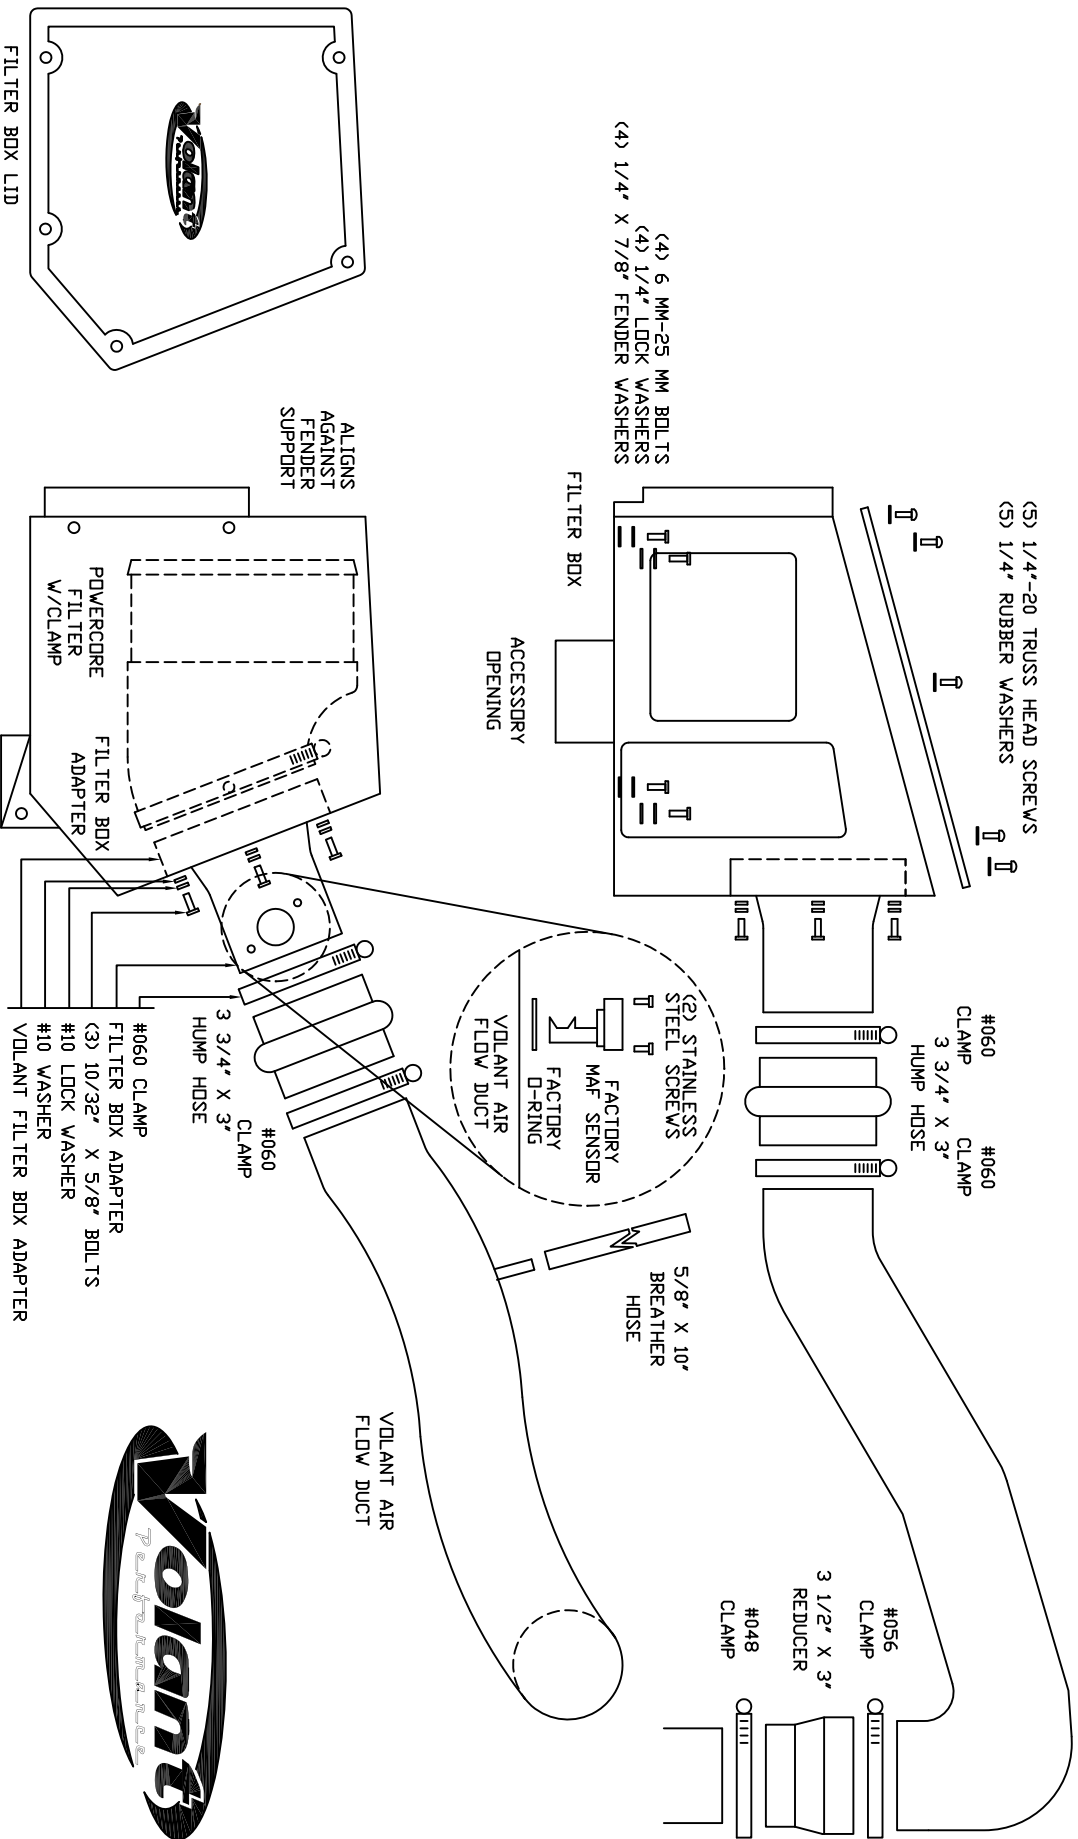

VOLANT COOL AIR INTAKES
 PART NO.: 150436
 INSTALLATION INSTRUCTIONS
 WWW.VOLANT.COM
 TECH SUPPDRT: (909) 481-3888

150436 PARTS LIST					
1	VOLANT FILTER BOX	1	3 3/4" X 3" HUMPH HOSE	4	1/4" X 7/8" FENDER WASHERS
1	VOLANT FILTER BOX LID	1	3 1/2" X 3" REDUCER	4	1/4" LOCK WASHERS
1	VOLANT FILTER BOX ADAPTER	1	#048 CLAMP	2	4 MM X 12 SS SCREWS
1	VOLANT AIR FLOW DUCT	1	#056 CLAMP	3	#10 LOCK WASHERS
1	POWERCORE FILTER W/CLAMP	2	#060 CLAMPS	3	#10 WASHERS
5	1/4"-20 TRUSS HEAD SCREWS	4	6 MM-25 BOLTS	1	5/8" X 10" BREATHHER HOSE
5	1/4" RUBBER WASHERS	3	10/32" X 5/8" BOLTS		

NOTE: MUST REMOVE NEGATIVE BATTERY CABLE