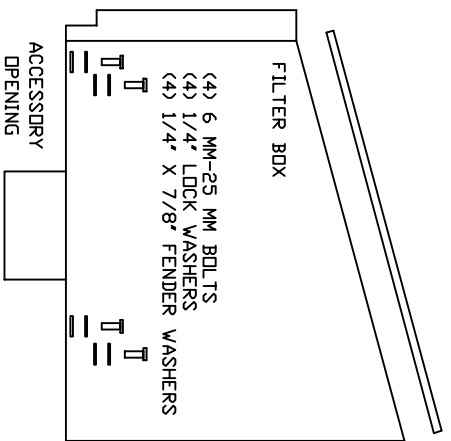

VOLANT AIR INTAKE SYSTEMS
 PART NO.: 150536/151536
 INSTALLATION INSTRUCTIONS
 WWW.VOLANTPERFORMANCE.COM
 TECH SUPPORT: (909) 476-7225

150536/151536 PARTS LIST

1	VOLANT FILTER BOX	4	1/4" LOCK WASHERS	2	ADAPTER GASKETS
1	VOLANT FILTER BOX LID	1	#056 CLAMPS	1	5/13" HEX KEY
1	VOLANT FILTER BOX ADAPTER	1	#060 CLAMPS		
1	VOLANT AIR FLOW DUCT	4	6 MM-25 BOLTS		ONLY FOR VOLANT 15153
1	POWERCORE FILTER W/CLAMP	3	10/32" X 3/4" BOLTS	1	RUBBER GROMMET - ONLY 15153
5	1/4"-20 TRUSS HEAD SCREWS	4	1/4" X 7/8" FENDER WASHERS		
5	1/4" RUBBER WASHERS	1	3 3/4" X 3 1/2" SLEEVE		

NOTE:
 ON PART # 15153 USE AN OE RUBBER GROMMET SUPPLIED BY VOLANT ON THE STOCK DUCT.
 PART # 15053 USE THE OE RUBBER GROMMET SUPPLIED ON THE STOCK DUCT.