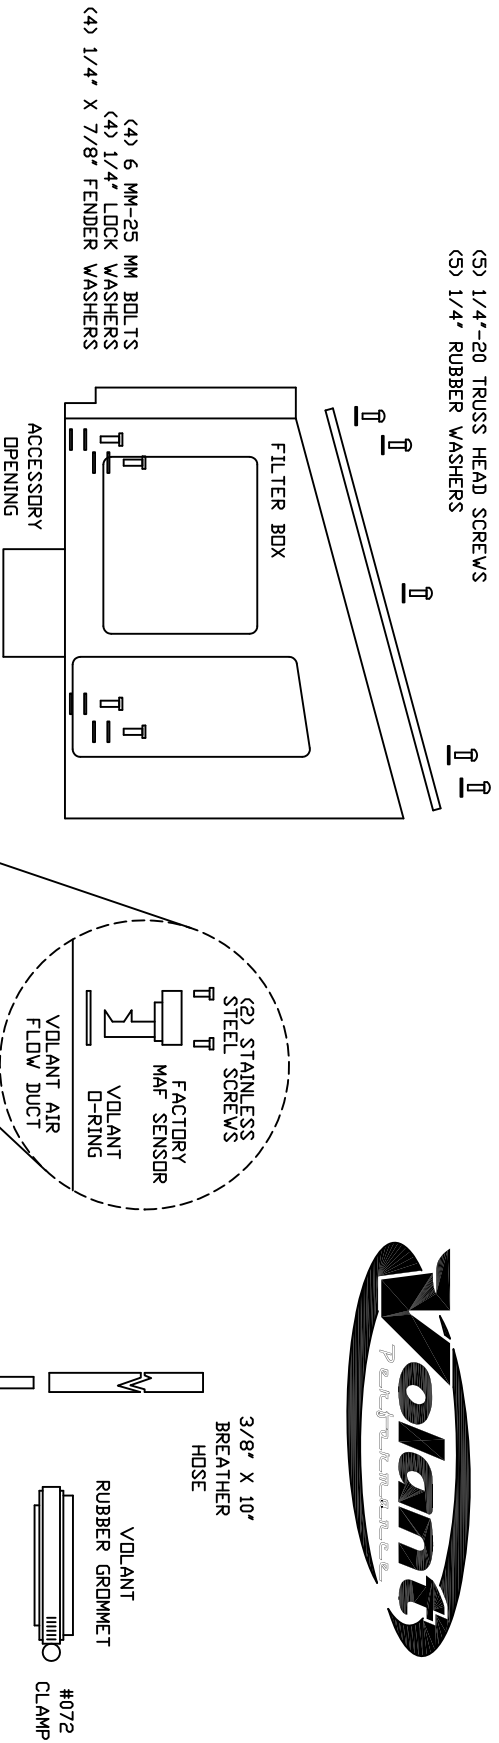

VOLANT COOL AIR INTAKES  
 PART NO.: 15453  
 INSTALLATION INSTRUCTIONS  
 WWW.VOLANT.COM  
 TECH SUPPORT: (909) 481-3888

		15453 PARTS LIST			
1	VOLANT FILTER BOX	1	4" X 3" HUMP HOSE	1	VOLANT RUBBER GROMMET
1	VOLANT FILTER BOX LID	2	#060 CLAMPS	1	3/8" X 10' BREATHER HOSE
1	VOLANT FILTER BOX ADAPTER	1	#072 CLAMP	1	VOLANT D-RING
1	VOLANT AIR FLOW DUCT	4	6 MM-25 BOLTS	2	4 MM X 12 SS SCREWS
1	RAM FILTER W/CLAMP	3	10/32" X 5/8" BOLTS	3	#10 LOCK WASHERS
5	1/4"-20 TRUSS HEAD SCREWS	4	1/4" X 7/8" FENDER WASHERS	3	#10 WASHERS
5	1/4" RUBBER WASHERS	4	1/4" LOCK WASHERS		

NOTE: MUST REMOVE NEGATIVE BATTERY CABLE